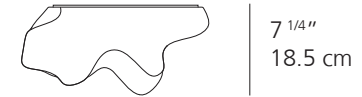

**LOGICO SINGLE**  
Wall

7 7/16"  
18.9 cm

9 15/16"  
25.3 cm

15"  
38 cm

**LOGICO MICRO**

**LOGICO MINI**

**LOGICO**

<b>EMISSION</b>	Diffused	Diffused	Diffused
<b>LIGHT SOURCE</b>	LED, INC Max 60W E12/G16.5	LED, INC Max 75W E26/A19	LED, INC Max 75W E26/A19
<b>DIMMING FEATURE</b>	Dimmable 2-Wire	Dimmable 2-Wire	Dimmable 2-Wire
<b>FINISH</b>	○ Milky white		
<b>CERTIFICATIONS</b>	c.UL.us listed, IP20, ADA compliant		