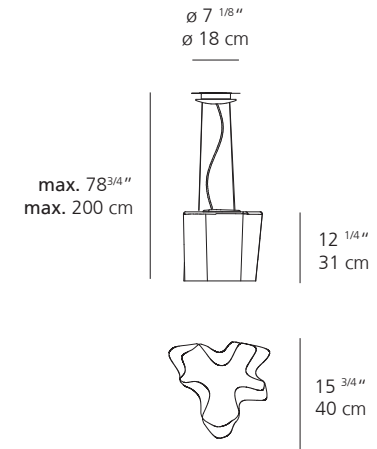

Logico Single Suspension

Technical data

LOGICO MICRO

LOGICO MINI

LOGICO

	LOGICO MICRO	LOGICO MINI	LOGICO
EMISSION	Diffused	Diffused	Diffused
LIGHT SOURCE	LED, CFL, INC Max 60W E12/G16.5	LED, INC Max 100W E26/A19	LED, INC Max 150W E26/A19
DIMMING FEATURE	Dimmable 2-Wire	Dimmable 2-Wire	Dimmable 2-Wire
DIFFUSER	○ Milky white	○ Milky white ● Tobacco ^{New} ● Grey smoke ^{New}	○ Milky white ● Tobacco ^{New} ● Grey smoke ^{New}
CERTIFICATIONS	c.UL.us listed, IP20	c.UL.us listed, IP20	c.UL.us listed, IP20
EXTENDED VERSION	X	X	X