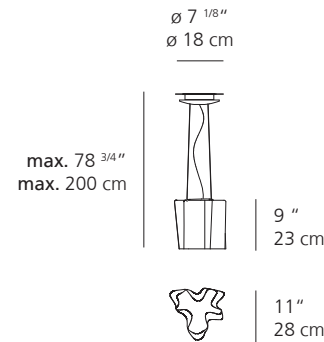

Logico Single Suspension

Technical data

LOGICO MICRO

LOGICO MINI

LOGICO

	LOGICO MICRO	LOGICO MINI	LOGICO
EMISSION	Diffused	Diffused	Diffused
LIGHT SOURCE	LED, CFL, INC Max 60W E12/G16.5	LED, INC Max 100W E26/A19	LED, INC Max 150W E26/A19
DIMMING FEATURE	Dimmable 2-Wire	Dimmable 2-Wire	Dimmable 2-Wire
DIFFUSER	○ Milky white	○ Milky white ● Tobacco ^{New} ● Grey smoke ^{New}	○ Milky white ● Tobacco ^{New} ● Grey smoke ^{New}
CERTIFICATIONS	c.UL.us listed, IP20	c.UL.us listed, IP20	c.UL.us listed, IP20
EXTENDED VERSION	X	X	X