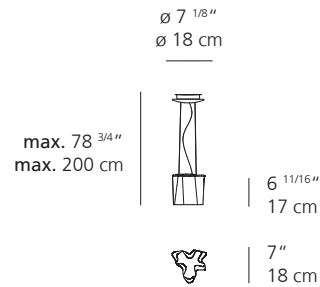

Logico Single Suspension

Technical data

LOGICO MICRO

LOGICO MINI

LOGICO

	LOGICO MICRO	LOGICO MINI	LOGICO
EMISSION	Diffused	Diffused	Diffused
LIGHT SOURCE	LED, CFL, INC Max 60W E12/G16.5	LED, INC Max 100W E26/A19	LED, INC Max 150W E26/A19
DIMMING FEATURE	Dimmable 2-Wire	Dimmable 2-Wire	Dimmable 2-Wire
DIFFUSER	○ Milky white	○ Milky white ● Tobacco ^{New} ● Grey smoke ^{New}	○ Milky white ● Tobacco ^{New} ● Grey smoke ^{New}
CERTIFICATIONS	c.UL.us listed, IP20	c.UL.us listed, IP20	c.UL.us listed, IP20
EXTENDED VERSION	X	X	X