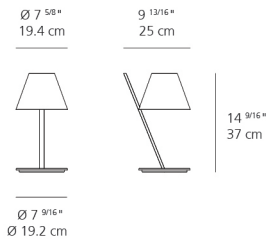

Materials

- Lampshade in lightweight technopolymer closed by two diffusers
- Base and stem in painted aluminum

Features & Accessories

Dimensions

Packaging

1 Box

1 x 11-11/16" x 11-11/16" x 17-5/8" / 4.2 lbs - 29.5 cm x 29.5 cm x 44.5 cm / 1.905 kg