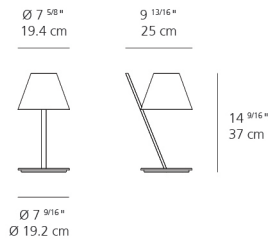

Lamp type	LED (Non Integrated) ONLY
Lamp	max 6W LED E12/G16.5
Lamp Included	No
Control type	On/Off (On Cord)
Input Voltage	120V
Power consumption	N/A
Ballast	N/A

Colors & Finishes

 Red (Diffuser)

 White (Stem)

Materials

- Lampshade in lightweight technopolymer closed by two diffusers
- Base and stem in painted aluminum

Features & Accessories

Dimensions

Packaging

1 Box

1 x 11-11/16" x 11-11/16" x 17-5/8" / 4.2 lbs - 29.5 cm x 29.5 cm x 44.5 cm / 1.905 kg