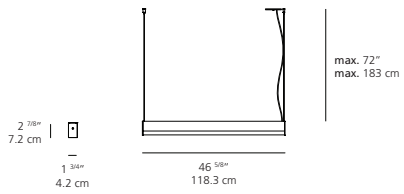

EMISSION
indirect

LIGHT SOURCE
LED
39W
3000K or 3500K

DIMMING FEATURE
dimmable

DIMENSIONS

FINISH
aluminum

CERTIFICATIONS
c.UL.us listed