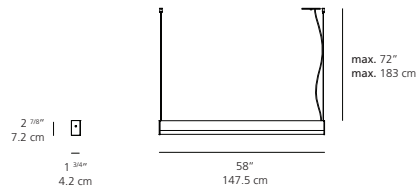

DIMENSIONS

FINISH
■ aluminum

CERTIFICATIONS
c.UL.us listed

LEDBAR 96 DIRECT SQUARE *suspension*

EMISSION
direct

LIGHT SOURCE
LED
61W
3000K or 3500K

DIMMING FEATURE
dimmable

DIMENSIONS