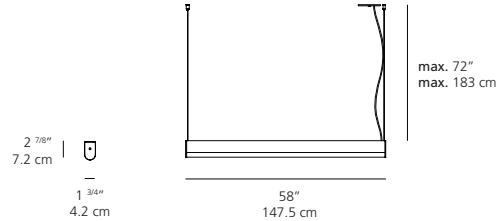

LEDBAR 60 DIRECT ROUND *suspension*

EMISSION
direct

LIGHT SOURCE
LED
31W
3000K or 3500K

DIMMING FEATURE
dimmable

DIMENSIONS

FINISH
■ aluminum

CERTIFICATIONS
c.UL.us listed

LEDBAR 96 DIRECT ROUND *suspension*

EMISSION
direct

LIGHT SOURCE
LED
61W
3000K or 3500K

DIMMING FEATURE
dimmable

DIMENSIONS

FINISH
■ aluminum

CERTIFICATIONS
c.UL.us listed

LEDBAR ROUND *suspension*

LEDBAR 48 DIRECT/INDIRECT ROUND *suspension*