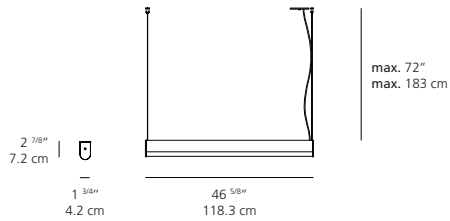

LEDBAR ROUND *suspension*

LEDBAR 48 DIRECT ROUND *suspension*

EMISSION
direct

LIGHT SOURCE
LED
31W
3000K or 3500K

DIMMING FEATURE
dimmable

DIMENSIONS

FINISH
■ aluminum

CERTIFICATIONS
c.UL.us listed

LEDBAR 60 DIRECT ROUND *suspension*

EMISSION
direct

LIGHT SOURCE
LED
31W
3000K or 3500K

DIMMING FEATURE
dimmable

DIMENSIONS

FINISH
■ aluminum

CERTIFICATIONS
c.UL.us listed

LEDBAR 96 DIRECT ROUND *suspension*

EMISSION
direct

LIGHT SOURCE
LED
61W
3000K or 3500K

DIMMING FEATURE
dimmable

DIMENSIONS

FINISH
■ aluminum

CERTIFICATIONS
c.UL.us listed

LEDBAR ROUND *suspension*

LEDBAR 48 DIRECT/INDIRECT ROUND *suspension*

DIMENSIONS

FINISH
■ aluminum

CERTIFICATIONS
c.UL.us listed

LEDBAR 96 DIRECT SQUARE *suspension*

EMISSION
direct

LIGHT SOURCE
LED
61W
3000K or 3500K

DIMMING FEATURE
dimmable

DIMENSIONS