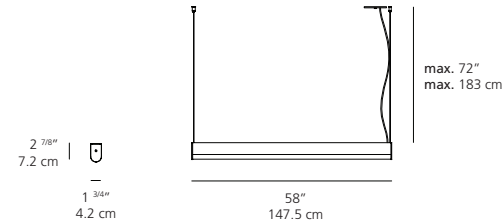

FINISH
aluminum

CERTIFICATIONS
c.UL.us listed