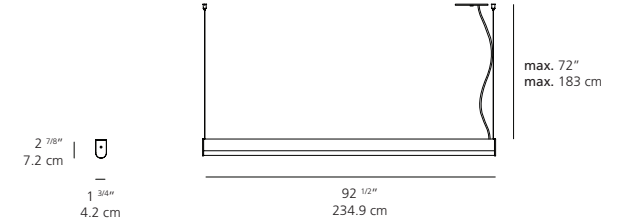

LEDBAR ROUND *suspension*

LEDBAR 48 DIRECT ROUND *suspension*

EMISSION
direct

LIGHT SOURCE
LED
31W
3000K or 3500K

DIMMING FEATURE
dimmable

DIMENSIONS

FINISH
■ aluminum

CERTIFICATIONS
c.UL.us listed

LEDBAR 60 DIRECT ROUND *suspension*

EMISSION
direct

LIGHT SOURCE
LED
31W
3000K or 3500K

DIMMING FEATURE
dimmable

DIMENSIONS

FINISH
■ aluminum

CERTIFICATIONS
c.UL.us listed

LEDBAR 96 DIRECT ROUND *suspension*

EMISSION
direct

LIGHT SOURCE
LED
61W
3000K or 3500K

DIMMING FEATURE
dimmable

DIMENSIONS

FINISH
■ aluminum

CERTIFICATIONS
c.UL.us listed

LEDBAR ROUND *suspension*

LEDBAR 48 DIRECT/INDIRECT ROUND *suspension*