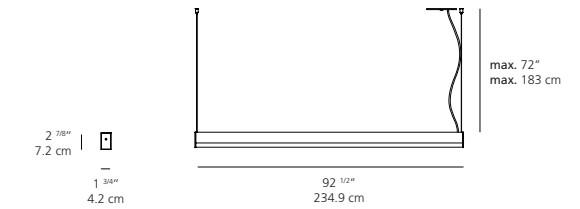

DIMENSIONS

FINISH
■ aluminum

CERTIFICATIONS
c.UL.us listed

LEDBAR 96 DIRECT SQUARE *suspension*

EMISSION
direct

LIGHT SOURCE
LED
61W
3000K or 3500K

DIMMING FEATURE
dimmable

DIMENSIONS