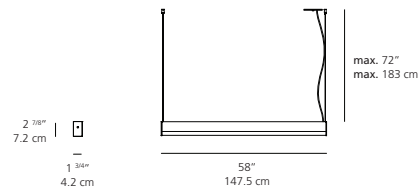

EMISSION
indirect

LIGHT SOURCE
LED
39W
3000K or 3500K

DIMMING FEATURE
dimmable

DIMENSIONS

FINISH
aluminum

CERTIFICATIONS
c.UL.us listed