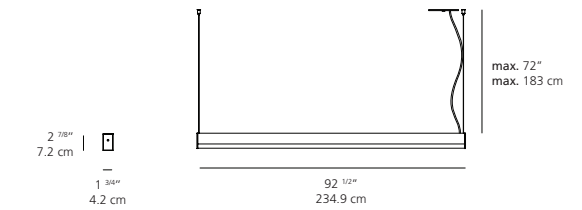

CERTIFICATIONS
c.UL.us listed

LED BAR 96 DIRECT/INDIRECT SQUARE *suspension*

EMISSION
indirect

LIGHT SOURCE
LED
92W
3000K or 3500K

DIMMING FEATURE
dimmable

DIMENSIONS

FINISH
aluminum

CERTIFICATIONS
c.UL.us listed