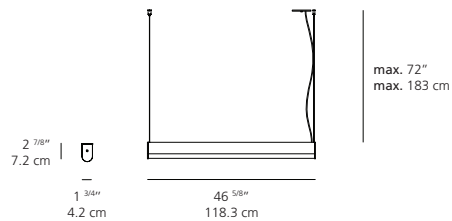

EMISSION
direct

LIGHT SOURCE
LED
61W
3000K or 3500K

DIMMING FEATURE
dimmable

DIMENSIONS

FINISH
■ aluminum

CERTIFICATIONS
c.UL.us listed

LEDBAR ROUND *suspension*

LEDBAR 48 DIRECT/INDIRECT ROUND *suspension*

EMISSION
direct/ indirect

LIGHT SOURCE
LED
39W
3000K or 3500K

DIMMING FEATURE
dimmable

DIMENSIONS

FINISH
aluminum

CERTIFICATIONS
c.UL.us listed

LEDBAR 60 DIRECT/INDIRECT ROUND *suspension*

EMISSION
direct/ indirect