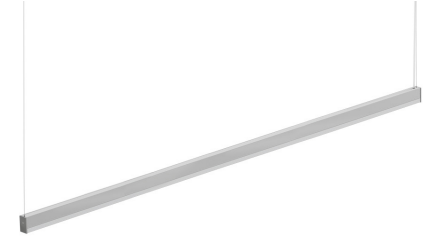

LED BAR 96 DIRECT/INDIRECT SQUARE *suspension*

EMISSION
indirect

LIGHT SOURCE
LED
92W
3000K or 3500K

DIMMING FEATURE
dimmable

DIMENSIONS