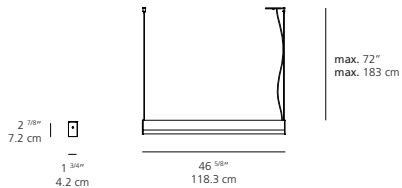

EMISSION
direct

LIGHT SOURCE
LED
31W
3000K or 3500K

DIMMING FEATURE
dimmable

DIMENSIONS

FINISH
■ aluminum

CERTIFICATIONS
c.UL.us listed