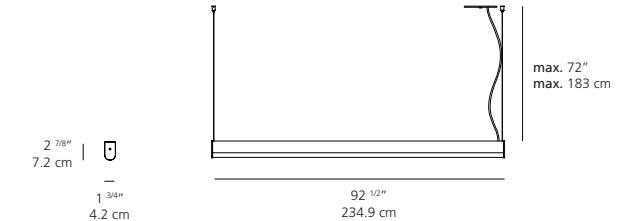

FINISH
aluminum

CERTIFICATIONS
c.UL.us listed