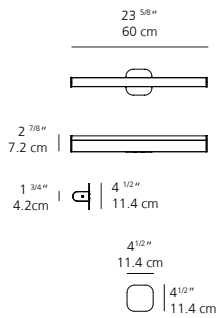

LED BAR ROUND *wall | ceiling*

LED BAR 24 ROUND *wall / ceiling*

EMISSION
direct

LIGHT SOURCE
LED
15W
3000K or 3500K

DIMMING FEATURE
dimmable

DIMENSIONS

FINISH
aluminum

CERTIFICATIONS
c.UL.us listed, ADA

LED BAR 36 ROUND *wall / ceiling*

EMISSION
direct

LIGHT SOURCE
LED
23W
3000K or 3500K

DIMMING FEATURE
dimmable

DIMENSIONS

FINISH
aluminum

CERTIFICATIONS
c.UL.us listed, ADA

LED BAR 48 ROUND *wall / ceiling*

EMISSION
direct

LIGHT SOURCE
LED
31W
3000K or 3500K

DIMMING FEATURE
dimmable

DIMENSIONS

FINISH
aluminum

CERTIFICATIONS
c.UL.us listed, ADA

LED BAR SQUARE *wall | ceiling*

LED BAR 24 SQUARE *wall / ceiling*

EMISSION
direct

LIGHT SOURCE
LED
15W
3000K or 3500K

DIMMING FEATURE
dimmable

DIMENSIONS

FINISH
 aluminum

CERTIFICATIONS
c.UL.us listed, ADA

LED BAR 36 SQUARE *wall / ceiling*

EMISSION
direct