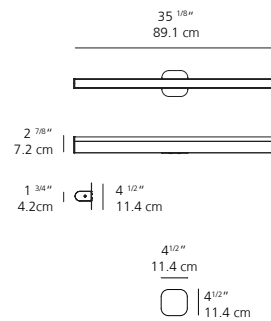

LED BAR ROUND *wall | ceiling*

LED BAR 24 ROUND *wall / ceiling*

EMISSION
direct

LIGHT SOURCE
LED
15W
3000K or 3500K

DIMMING FEATURE
dimmable

DIMENSIONS

FINISH
aluminum

CERTIFICATIONS
c.UL.us listed, ADA

LED BAR 36 ROUND *wall / ceiling*

EMISSION
direct

LIGHT SOURCE
LED
23W
3000K or 3500K

DIMMING FEATURE
dimmable

DIMENSIONS

FINISH
aluminum

CERTIFICATIONS
c.UL.us listed, ADA

LED BAR 48 ROUND *wall / ceiling*

EMISSION
direct

LIGHT SOURCE
LED
31W
3000K or 3500K

DIMMING FEATURE
dimmable

DIMENSIONS

FINISH
aluminum

CERTIFICATIONS
c.UL.us listed, ADA

LED BAR SQUARE *wall | ceiling*

LED BAR 24 SQUARE *wall / ceiling*