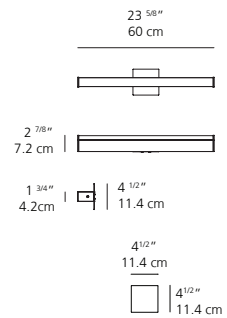

LED BAR SQUARE *wall | ceiling*

LED BAR 24 SQUARE *wall / ceiling*

EMISSION
direct

LIGHT SOURCE
LED
15W
3000K or 3500K

DIMMING FEATURE
dimmable

DIMENSIONS

FINISH
 aluminum

CERTIFICATIONS
c.UL.us listed, ADA

LED BAR 36 SQUARE *wall / ceiling*

EMISSION
direct

LIGHT SOURCE
LED
23W
3000K or 3500K

DIMMING FEATURE
dimmable