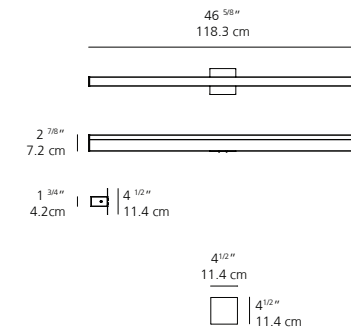

DIMENSIONS

FINISH
 aluminum

CERTIFICATIONS
c.UL.us listed, ADA