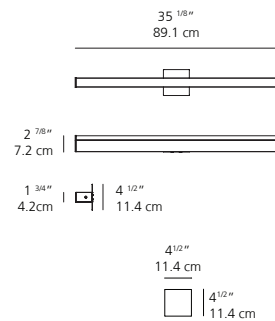

DIMENSIONS

FINISH
 aluminum

CERTIFICATIONS
c.UL.us listed, ADA

LED BAR 48 SQUARE *wall / ceiling*

EMISSION
direct

LIGHT SOURCE
LED
31W
3000K or 3500K

DIMMING FEATURE
dimmable