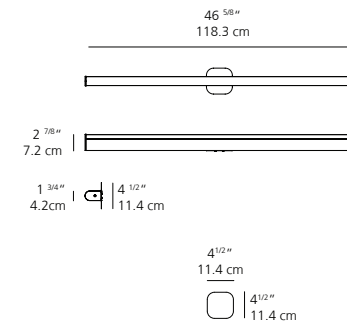

LED BAR ROUND *wall | ceiling*

LED BAR 24 ROUND *wall / ceiling*

EMISSION
direct

LIGHT SOURCE
LED
15W
3000K or 3500K

DIMMING FEATURE
dimmable

DIMENSIONS

FINISH
aluminum

CERTIFICATIONS
c.UL.us listed, ADA

LED BAR 36 ROUND *wall / ceiling*

EMISSION
direct

LIGHT SOURCE
LED
23W
3000K or 3500K

DIMMING FEATURE
dimmable

DIMENSIONS

FINISH
aluminum

CERTIFICATIONS
c.UL.us listed, ADA

LED BAR 48 ROUND *wall / ceiling*

EMISSION
direct

LIGHT SOURCE
LED
31W
3000K or 3500K

DIMMING FEATURE
dimmable

DIMENSIONS

FINISH
aluminum

CERTIFICATIONS
c.UL.us listed, ADA

LED BAR SQUARE *wall | ceiling*

LED BAR 24 SQUARE *wall / ceiling*