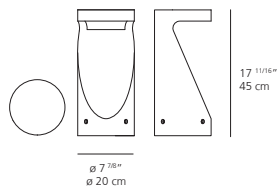

IPPOLITO floor

IPPOLITO 45 floor

EMISSION
direct

LIGHT SOURCE
LED
15.56W 3000K >80 CRI

DIMMING FEATURE
standard non dimmable

DIMENSIONS

FINISH

☑ white RAL9002 / anthracite grey

CERTIFICATIONS
c.UL.us listed

IPPOLITO 90 floor

EMISSION
direct

LIGHT SOURCE
LED
15.56W 3000K >80 CRI

DIMMING FEATURE
standard non dimmable

DIMENSIONS

FINISH

☑ white RAL9002 / anthracite grey