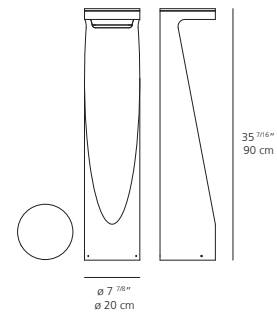

IPPOLITO floor

IPPOLITO 45 floor

EMISSION
direct

LIGHT SOURCE
LED
15.56W 3000K >80 CRI

DIMMING FEATURE
standard non dimmable

DIMENSIONS

FINISH

☑ white RAL9002 / anthracite grey

CERTIFICATIONS
c.UL.us listed

IPPOLITO 90 floor

EMISSION
direct

LIGHT SOURCE
LED
15.56W 3000K >80 CRI

DIMMING FEATURE
standard non dimmable

DIMENSIONS

FINISH

☑ white RAL9002 / anthracite grey