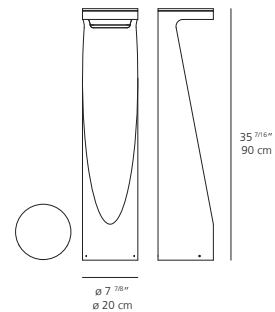

### DIMENSIONS

**FINISH**  
☑ white RAL9002 / anthracite grey

**CERTIFICATIONS**  
c.UL.us listed

## IPPOLITO 90 floor

**EMISSION**  
direct

**LIGHT SOURCE**  
LED  
15.56W 3000K >80 CRI

**DIMMING FEATURE**  
standard non dimmable