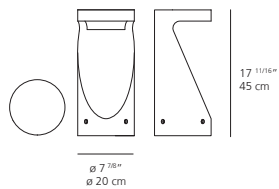

### DIMENSIONS

**FINISH**  
☑ white RAL9002 / anthracite grey

**CERTIFICATIONS**  
c.UL.us listed