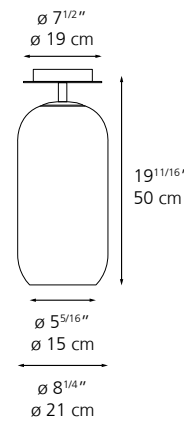

LED-T (non integrated only) E26 / A19
Dimmable

| W | Voltage |
|-----|---------|
| 20W | 120V |

↗ Gople

Technical Data

Gople Mini Ceiling

Canopy Colors

○ White ● Chrome ● Black

Diffuser Colors

○ White ● Silver ● Copper
● Bronze ● Blue

Chrome, Black or White metal canopy
Diffuser in handblown glass

LED-T (non integrated only) E12 / G16.5
Dimmable

| W | Voltage |
|----|---------|
| 7W | 120V |