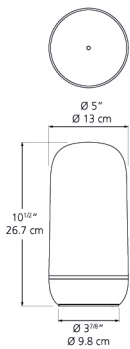

Delivered lumens	212.24lm
Light output ratio	88.43lm/W
Power consumption	N/A
Led type	2.4W Array*
CCT (Correlated Color Temperature)	3000K
CRI (Color Rendering Index)	>80
Life expectancy	50000Hrs
Control type	DIMMABLE (On Base)
Input Voltage	120V
Driver	N/A

Dimensions

Packaging

1 Box

1 x 6-13/16" x 6-13/16" x 14-1/4" / 3.2 lbs - 17 cm x 17 cm x 36 cm / 1.45 kg

Light distribution

Diffused

Luminaire weight

1.92 lbs / .87 kg