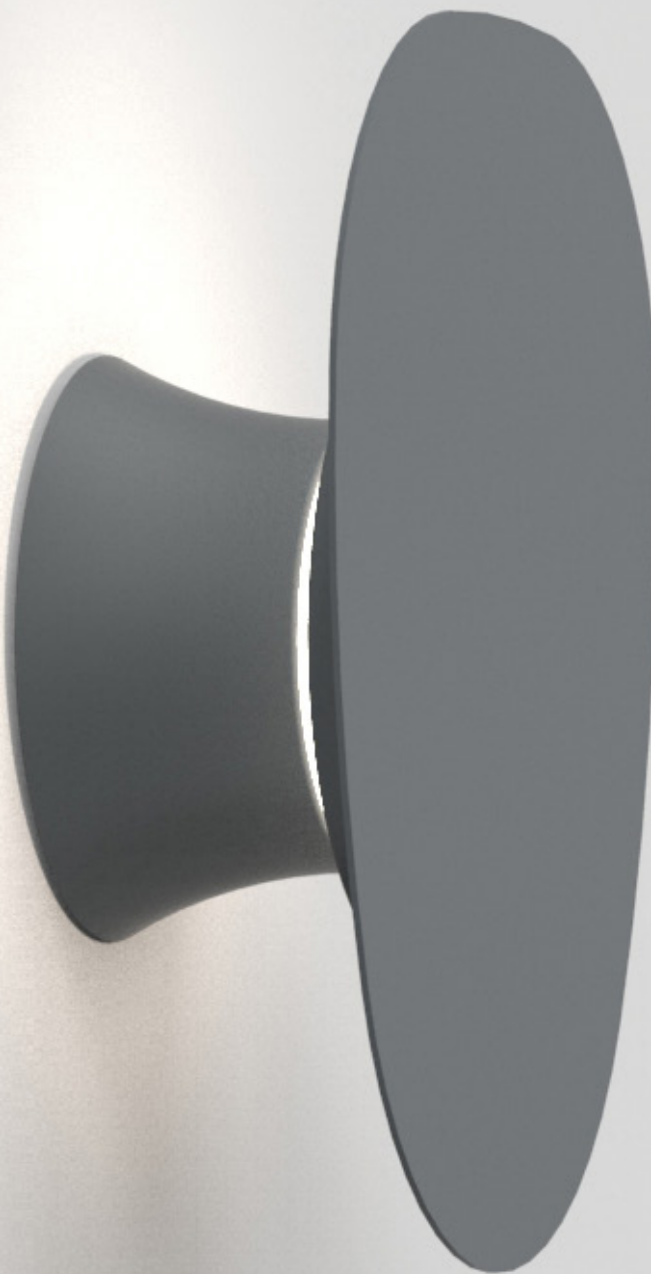

FACCE

BY
SUNG JANG, MARTIN THALER

FACCE wall | ceiling

FACCE ALPHA wall / ceiling

EMISSION
indirect

LIGHT SOURCE
LED
7W
3000K or 3500K

DIMMING FEATURE
dimmable or non dimmable

DIMENSIONS

FINISH
 white
 anthracite grey

CERTIFICATIONS
c.UL.us listed, ADA

FACCE PRISM wall / ceiling

EMISSION
indirect

LIGHT SOURCE
LED
7W
3000K or 3500K

DIMMING FEATURE
dimmable or non dimmable

DIMENSIONS

FINISH
 white
 anthracite grey

CERTIFICATIONS
c.UL.us listed, ADA

FACCE TETRO wall / ceiling

EMISSION
indirect

LIGHT SOURCE
LED
7W
3000K or 3500K

DIMMING FEATURE
dimmable or non dimmable

DIMENSIONS

FINISH
 white
 anthracite grey

CERTIFICATIONS