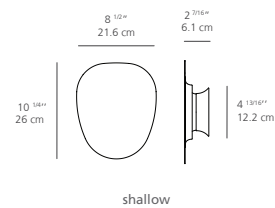

FINISH
 white
 anthracite grey

CERTIFICATIONS
c.UL.us listed, ADA

FACCE PRISM wall / ceiling

EMISSION
indirect

LIGHT SOURCE
LED
7W
3000K or 3500K

DIMMING FEATURE
dimmable or non dimmable

DIMENSIONS

FINISH
 white
 anthracite grey