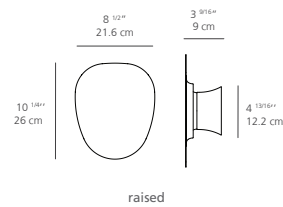

DIMENSIONS

FINISH
☐ white
☒ anthracite grey

CERTIFICATIONS
c.UL.us listed, ADA

FACCE TETRO wall / ceiling

EMISSION
indirect

LIGHT SOURCE
LED
7W
3000K or 3500K

DIMMING FEATURE
dimmable or non dimmable