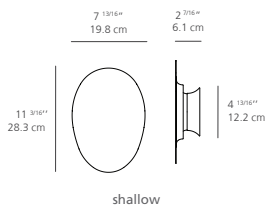

FACCE

BY
SUNG JANG, MARTIN THALER

FACCE wall | ceiling

FACCE ALPHA wall / ceiling

EMISSION
indirect

LIGHT SOURCE
LED
7W
3000K or 3500K

DIMMING FEATURE
dimmable or non dimmable

DIMENSIONS