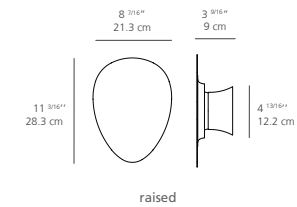

CERTIFICATIONS
c.UL.us listed, ADA

FACCE TETRO wall / ceiling

EMISSION
indirect

LIGHT SOURCE
LED
7W
3000K or 3500K

DIMMING FEATURE
dimmable or non dimmable

DIMENSIONS

FINISH
 white
 anthracite grey

CERTIFICATIONS