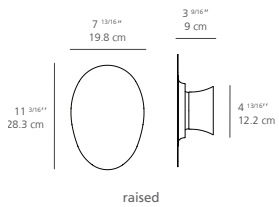

FACCE

BY
SUNG JANG, MARTIN THALER

FACCE wall | ceiling

FACCE ALPHA wall / ceiling

EMISSION
indirect

LIGHT SOURCE
LED
7W
3000K or 3500K

DIMMING FEATURE
dimmable or non dimmable

DIMENSIONS