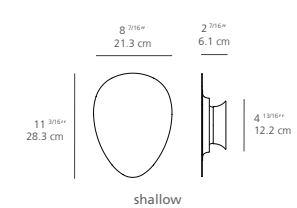

CERTIFICATIONS
c.UL.us listed, ADA

FACCE TETRO wall / ceiling

EMISSION
indirect

LIGHT SOURCE
LED
7W
3000K or 3500K

DIMMING FEATURE
dimmable or non dimmable

DIMENSIONS

FINISH
 white
 anthracite grey

CERTIFICATIONS