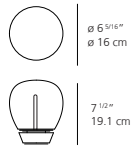

## EMPATIA 16 table

**EMISSION**  
diffused

**LIGHT SOURCE**  
LED  
11W 3000K >80CRI

**DIMMING FEATURE**  
touch dimmer on cord

### DIMENSIONS

**FINISH**  
 standard

**CERTIFICATIONS**  
c.UL.us listed