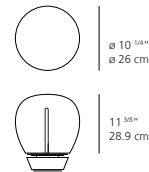

### DIMENSIONS

**FINISH**  
 standard

**CERTIFICATIONS**  
c.UL.us listed

## EMPATIA 26 table

**EMISSION**  
diffused

**LIGHT SOURCE**  
LED  
16W 3000K >80CRI

**DIMMING FEATURE**  
touch dimmer on base