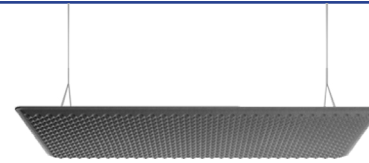

CRI
80

NOTE
Acoustic efficiency is ensured within a limited space of one meter above speaker

LAMPING
Direct
15.5W
Direct/indirect
39W

DIMENSIONS

1600 BLANK

LIGHT SOURCE
W/O

DIMMING FEATURES
N/A

DIFFUSION
N/A