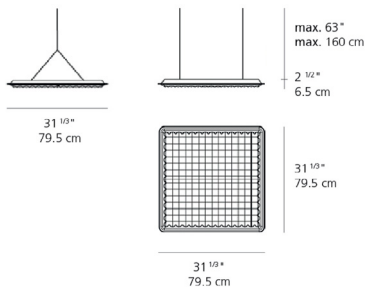

LED COLOR
N/A

NOTE
Acoustic efficiency is ensured within a limited space of one meter above speaker

CRI
N/A

LAMPING
N/A

LUMEN OUTPUT
N/A

DIMENSIONS

800 MATRIX

LIGHT SOURCE
LED

CRI
80

NOTE
Acoustic efficiency is ensured within a limited space of one meter above speaker

LAMPING
Direct
15.5W
Direct/indirect
39W

DIMENSIONS

1600 BLANK

LIGHT SOURCE
W/O

DIMMING FEATURES
N/A

DIFFUSION
N/A