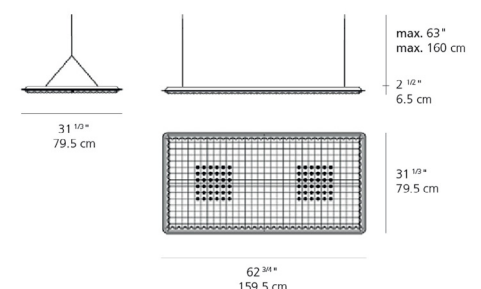

LED COLOR
3000K
3500K

CERTIFICATIONS
c.UL.us listed

CRI
80

NOTE
Acoustic efficiency is ensured within a limited space of one meter above speaker

LAMPING
Direct
31W
Direct/indirect
75W

DIMENSIONS

* Calculated on 3000K