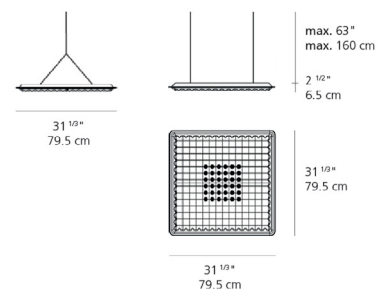

CRI
80

NOTE
Acoustic efficiency is ensured within a limited space of one meter above speaker

LAMPING
Direct
15.5W
Direct/indirect
39W

DIMENSIONS

1600 BLANK

LIGHT SOURCE
W/O

DIMMING FEATURES
N/A

DIFFUSION
N/A