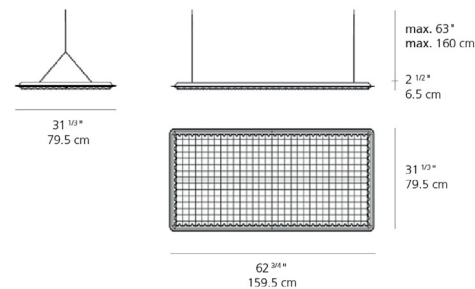

CRI
80

NOTE
Acoustic efficiency is ensured within a limited space of one meter above speaker

LAMPING
Direct
15.5W
Direct/indirect
39W

DIMENSIONS

1600 BLANK

LIGHT SOURCE
W/O

DIMMING FEATURES
N/A

DIFFUSION
N/A

DIMENSIONS

1600 MATRIX

LIGHT SOURCE
LED

LUMEN OUTPUT
Direct: 2626 Lm
Direct / indirect: 6656 lm *

DIFFUSION
direct or
direct/indirect

DIMMING FEATURES
Dimmable 0-10V

VOLTAGE
120 - 277V

FINISH
 anthracite grey
 white
 green