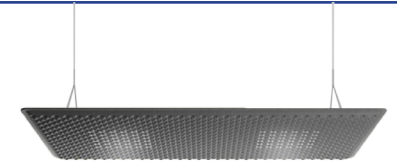

DIMENSIONS

1600 MATRIX

LIGHT SOURCE
LED

LUMEN OUTPUT
Direct: 2626 Lm
Direct / indirect: 6656 lm *

DIFFUSION
direct or
direct/indirect

DIMMING FEATURES
Dimmable 0-10V

VOLTAGE
120 - 277V

FINISH
 anthracite grey
 white
 green