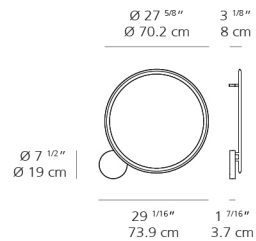

Dimensions

Packaging

1 Box

1 x 47-5/16" x 40-5/8" x 4-7/16" / 16.53 lbs - 120 cm x 103 cm x 11 cm / 7.5 kg

Light distribution

Direct/Indirect

Luminaire weight

7.72 lbs / 3.5 kg

Specifications

Delivered lumens	2474.65lm
Light output ratio	49.49lm/W
Power consumption	49.3W
Led type	39W Array*
CCT (Correlated Color Temperature)	3000K
CRI (Color Rendering Index)	>90
Life expectancy	50000Hrs
Control type	Dimmable 2-Wire
Input Voltage	120V
Driver	HATCH - 1 x LC40-2100P-120-G