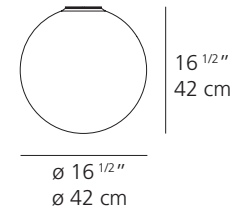

DioscURI Wall/Ceiling

DIOSCURI 14

DIOSCURI 25

DIOSCURI 35

DIOSCURI 42

	DIOSCURI 14	DIOSCURI 25
EMISSION	Diffused	Diffused
LIGHT SOURCE	LED Bulb (non integrated) 4W LED E12/G16.5	LED, CFL, INC Max 100W E26/A19
DIMMING FEATURE	Dimmable	Dimmable
FINISH	○ White	○ White
CERTIFICATIONS	c.UL.us	c.UL.us