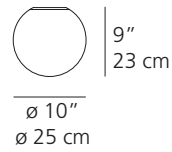

DioscURI Wall/Ceiling

DIOSCURI 14

DIOSCURI 25

DIOSCURI 35

DIOSCURI 42

	DIOSCURI 14	DIOSCURI 25
EMISSION	Diffused	Diffused
LIGHT SOURCE	LED Bulb (non integrated) 4W LED E12/G16.5	LED, CFL, INC Max 100W E26/A19
DIMMING FEATURE	Dimmable	Dimmable
FINISH	○ White	○ White
CERTIFICATIONS	c.UL.us	c.UL.us