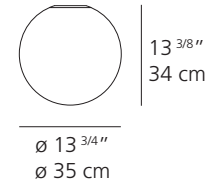

DioscURI Wall/Ceiling

DIOSCURI 14

DIOSCURI 25

DIOSCURI 35

DIOSCURI 42

	DIOSCURI 14	DIOSCURI 25
EMISSION	Diffused	Diffused
LIGHT SOURCE	LED Bulb (non integrated) 4W LED E12/G16.5	LED, CFL, INC Max 100W E26/A19
DIMMING FEATURE	Dimmable	Dimmable
FINISH	○ White	○ White
CERTIFICATIONS	c.UL.us	c.UL.us