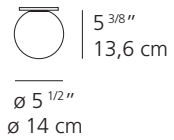

DioscURI Wall/Ceiling

DIOSCURI 14

DIOSCURI 25

DIOSCURI 35

DIOSCURI 42

	DIOSCURI 14	DIOSCURI 25
EMISSION	Diffused	Diffused
LIGHT SOURCE	LED Bulb (non integrated) 4W LED E12/G16.5	LED, CFL, INC Max 100W E26/A19
DIMMING FEATURE	Dimmable	Dimmable
FINISH	○ White	○ White
CERTIFICATIONS	c.UL.us	c.UL.us