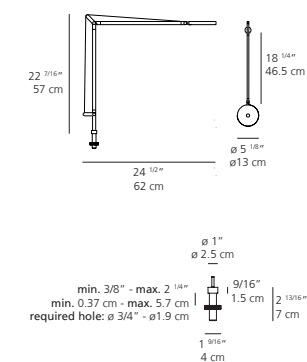

DIMENSIONS

FINISH

polished black

CERTIFICATIONS

illuminations
425 Peachtree Hills Ave. NE #3 Atlanta, GA 30305
404.876.1064 sales@illumco.com