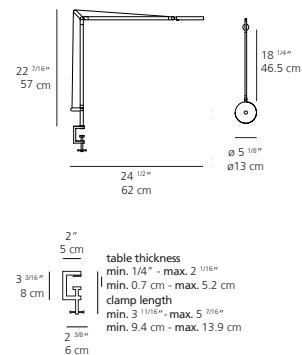

DIMENSIONS

FINISH

- anthracite grey
- white
- polished black

CERTIFICATIONS
c.UL.us listed