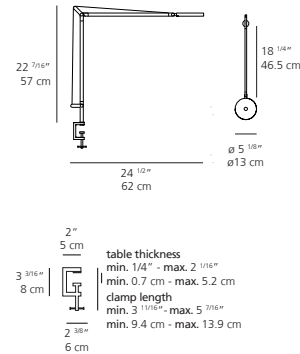

DIMENSIONS

FINISH

polished black

CERTIFICATIONS
c.UL.us listed