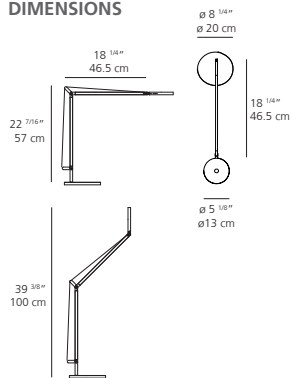

DIMENSIONS

FINISH

polished black

CERTIFICATIONS
c.UL.us listed

7 | Artemide

DEMETRA PROFESSIONAL WITH CLAMP table

EMISSION
direct

LIGHT SOURCE
LED
12W 3000K >90CRI