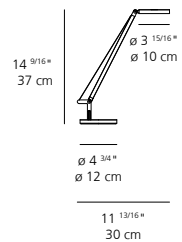

DEMETRA MICRO table

EMISSION

direct

LIGHT SOURCE

LED
7W 3000K >90CRI
or
7W 2700K >90CRI

DIMMING FEATURE

dimnable

DIMENSIONS

FINISH

- ☒ anthracite grey
- ☐ white
- ☒ polished black

CERTIFICATIONS

c.UL.us listed