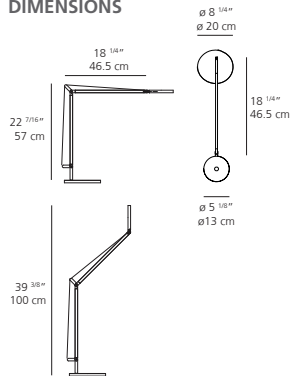

DEMETRA table

DEMETRA WITH BASE table

EMISSION
direct

LIGHT SOURCE
LED
9W 3000K >80CRI
or
9W 2700K >90CRI

DIMMING FEATURE
dimmable
available with or without motion sensor
(for anthracite grey and white finishes only)

DIMENSIONS

FINISH

- anthracite grey
- white
- polished black

CERTIFICATIONS
c.UL.us listed

6 | Artemide

DEMETRA WITH CLAMP table

EMISSION
direct

LIGHT SOURCE
LED
9W 3000K >80CRI
or
9W 2700K >90CRI