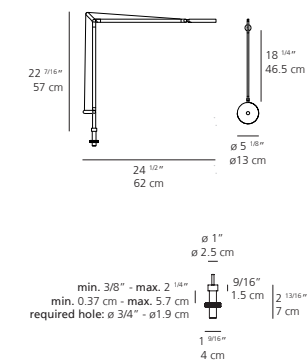

DIMENSIONS

FINISH

- anthracite grey
- white
- polished black