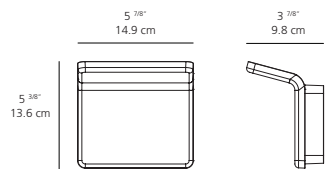

## CUMA MINI wall

**EMISSION**  
indirect

**LIGHT SOURCE**  
LED  
20.6W 3500K >93CRI

**DIMMING FEATURE**  
dimmable 0-10V  
dimmable 2-wire

### DIMENSIONS

**FINISH**  
 white

**CERTIFICATIONS**  
c.UL.us listed 