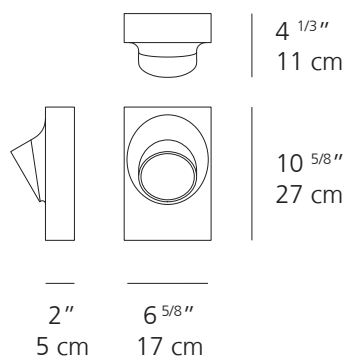

# CICLOPE wall

**EMISSION**  
diffused

**LIGHT SOURCE**  
LED  
6.5W 3000K >80 CRI

**DIMMING FEATURE**  
standard non dimmable

## DIMENSIONS

**FINISH**  
■ white RAL9002  
■ anthracite grey

**CERTIFICATIONS**  
c.UL.us listed