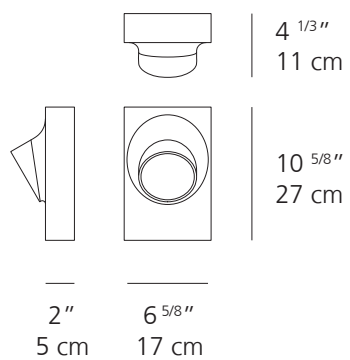

CICLOPE wall

EMISSION
diffused

LIGHT SOURCE
LED
6.5W 3000K >80 CRI

DIMMING FEATURE
standard non dimmable

DIMENSIONS

FINISH
■ white RAL9002
■ anthracite grey

CERTIFICATIONS
c.UL.us listed