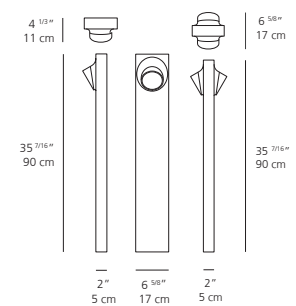

diffused unilateral or bilateral emission

LIGHT SOURCE

unilateral
LED
6W 3000K >80 CRI

-
bilateral
LED
13W 3000K >80 CRI

DIMMING FEATURE

standard non dimmable

FINISH

■ white RAL9002
■ anthracite grey

DIMENSIONS

CERTIFICATIONS

c.UL.us listed