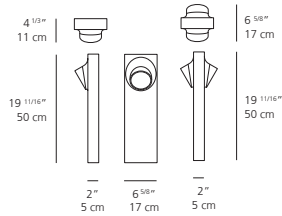

CICLOPE floor

CICLOPE 50 floor

EMISSION

diffused unilateral or bilateral emission

LIGHT SOURCE

unilateral
LED
6W 3000K >80 CRI

-
bilateral
LED
13W 3000K >80 CRI

DIMMING FEATURE

standard non dimmable

FINISH

■ white RAL9002
■ anthracite grey

DIMENSIONS

CERTIFICATIONS

c.UL.us listed