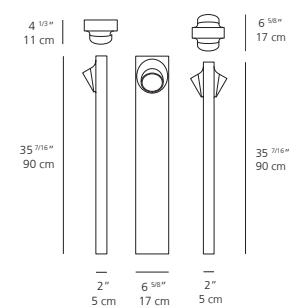

DIMENSIONS

CERTIFICATIONS

c.UL.us listed