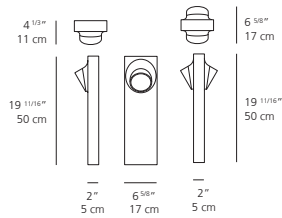

■ anthracite grey

DIMENSIONS

CERTIFICATIONS

c.UL.us listed

CICLOPE 90 floor

EMISSION

diffused unilateral or bilateral emission

LIGHT SOURCE