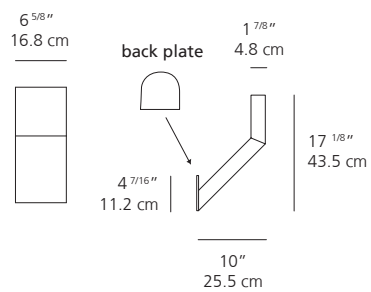

CHILONE wall

EMISSION
direct or indirect

LIGHT SOURCE
LED
16W 3000K >80 CRI

DIMMING FEATURE
standard non dimmable

DIMENSIONS

FINISH
■ white RAL9002
■ anthracite grey

CERTIFICATIONS
c.UL.us listed