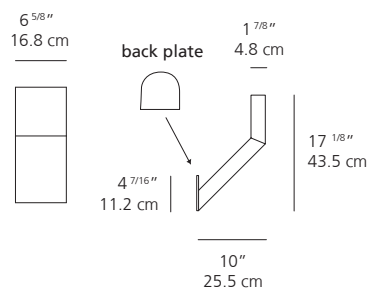

CHILONE wall

EMISSION
direct or indirect

LIGHT SOURCE
LED
16W 3000K >80 CRI

DIMMING FEATURE
standard non dimmable

DIMENSIONS

FINISH
■ white RAL9002
■ anthracite grey

CERTIFICATIONS
c.UL.us listed