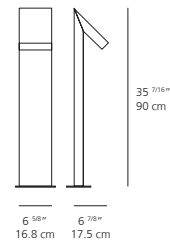

CHILONE floor | pole

CHILONE UP floor

EMISSION
direct or indirect

LIGHT SOURCE
LED
8W 3000K >80 CRI

DIMMING FEATURE
standard non dimmable

DIMENSIONS

FINISH
 white RAL9002
 anthracite grey

CERTIFICATIONS
c.UL.us listed

CHILONE 45 floor

EMISSION
direct or indirect

LIGHT SOURCE
LED
8W 3000K >80 CRI

DIMMING FEATURE
standard non dimmable

DIMENSIONS

FINISH
 white RAL9002
 anthracite grey

CERTIFICATIONS
c.UL.us listed

CHILONE 90 floor

EMISSION
direct or indirect

LIGHT SOURCE
LED
8W 3000K >80 CRI

DIMMING FEATURE
standard non dimmable

DIMENSIONS

FINISH
 white RAL9002
 anthracite grey

CERTIFICATIONS
c.UL.us listed

CHILONE pole

EMISSION
direct or indirect