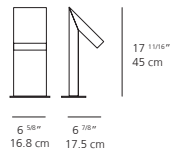

CHILONE floor | pole

CHILONE UP floor

EMISSION
direct or indirect

LIGHT SOURCE
LED
8W 3000K >80 CRI

DIMMING FEATURE
standard non dimmable

DIMENSIONS

FINISH
 white RAL9002
 anthracite grey

CERTIFICATIONS
c.UL.us listed

CHILONE 45 floor

EMISSION
direct or indirect

LIGHT SOURCE
LED
8W 3000K >80 CRI

DIMMING FEATURE
standard non dimmable

DIMENSIONS

FINISH
 white RAL9002
 anthracite grey

CERTIFICATIONS
c.UL.us listed

CHILONE 90 floor

EMISSION
direct or indirect

LIGHT SOURCE
LED
8W 3000K >80 CRI

DIMMING FEATURE
standard non dimmable

DIMENSIONS

FINISH
 white RAL9002
 anthracite grey

CERTIFICATIONS
c.UL.us listed

CHILONE pole

EMISSION
direct or indirect