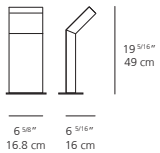

CHILONE floor | pole

CHILONE UP floor

EMISSION
direct or indirect

LIGHT SOURCE
LED
8W 3000K >80 CRI

DIMMING FEATURE
standard non dimmable

DIMENSIONS

FINISH
 white RAL9002
 anthracite grey

CERTIFICATIONS
c.UL.us listed

EMISSION
direct or indirect

LIGHT SOURCE
LED
8W 3000K >80 CRI

DIMMING FEATURE
standard non dimmable

DIMENSIONS

FINISH
 white RAL9002
 anthracite grey

CERTIFICATIONS
c.UL.us listed

CHILONE pole

EMISSION
direct or indirect