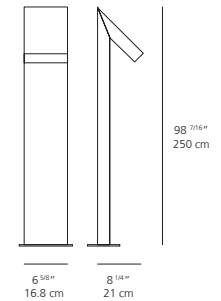

DIMENSIONS

FINISH
☐ white RAL9002
☐ anthracite grey

CERTIFICATIONS
c.UL.us listed