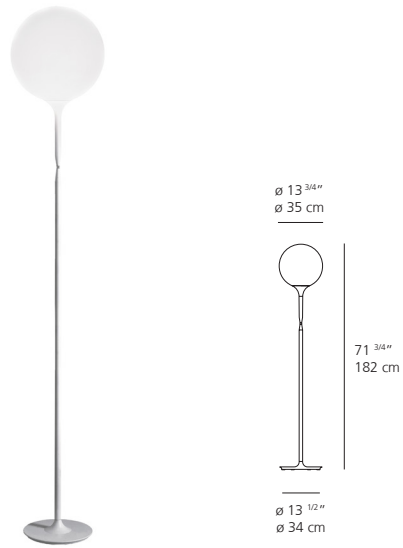

# Castore Floor

## CASTORE 35

### CASTORE 35

<b>EMISSION</b>	Diffused
<b>LIGHT SOURCE</b>	LED, CFL, INC Max 150W E26/A19
<b>DIMMING FEATURE</b>	Touch dimmer on base
<b>FINISH</b>	○ White
<b>CERTIFICATIONS</b>	c.UL.us listed

CASTORE