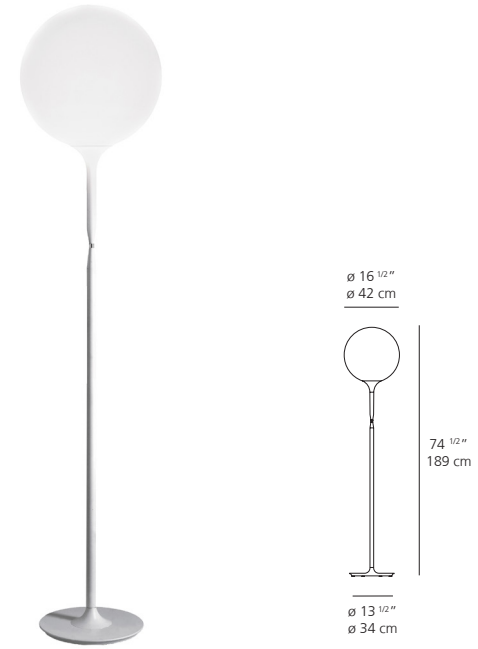

CASTORE 42

CASTORE 42

EMISSION	Diffused
LIGHT SOURCE	LED, CFL, INC Max 150W E26/A19
DIMMING FEATURE	Touch dimmer on base
FINISH	○ White
CERTIFICATIONS	c.UL.us listed