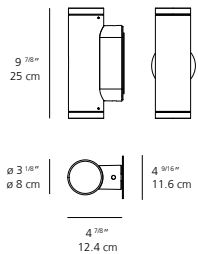

standard non dimmable

DIMENSIONS

FINISH

■ anthracite grey
■ white RAL9002

CERTIFICATIONS

c.UL.us listed

CALUMET 13 wall

EMISSION