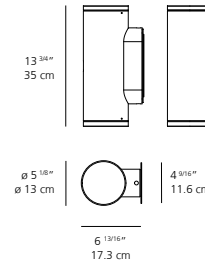

adjustable direct and/or indirect

LIGHT SOURCE

single emission
LED
8W >80 CRI
3000K or 4000K

double emission
LED
16W >80 CRI
3000K or 4000K

DIMMING FEATURE

standard non dimmable

DIMENSIONS

FINISH