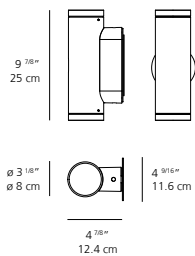

standard non dimmable

DIMENSIONS

FINISH

■ anthracite grey
■ white RAL9002

CERTIFICATIONS

c.UL.us listed

CALUMET 13 wall

EMISSION

adjustable direct and/or indirect

LIGHT SOURCE

single emission
LED
8W >80 CRI
3000K or 4000K

double emission
LED
16W >80 CRI
3000K or 4000K

DIMMING FEATURE

standard non dimmable

DIMENSIONS

FINISH