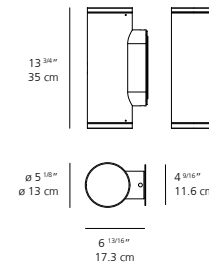

adjustable direct and/or indirect

LIGHT SOURCE

single emission
LED
8W >80 CRI
3000K or 4000K

double emission
LED
16W >80 CRI
3000K or 4000K

DIMMING FEATURE

standard non dimmable

DIMENSIONS

FINISH