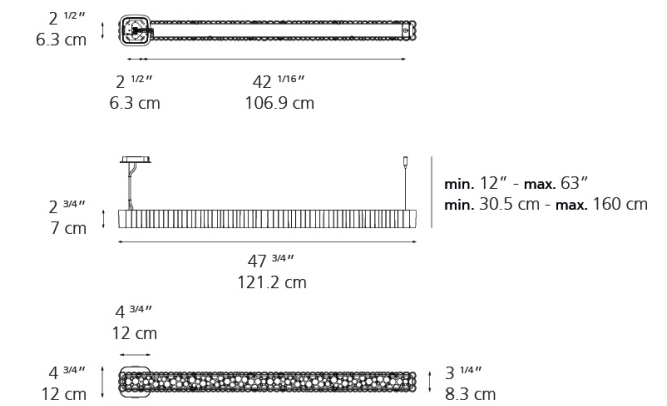

Calipso

Technical Data

Calipso 120 Linear Suspension

○
White

Louver in ASA
Fractal shape of impure geometry

Driver is compatible to 0-10V
dimming option

W	Voltage	CCT	Delivered Lumens	CRI
43W	120V	3000K	2985lm	>90

Calipso 180 Linear Suspension

○
White

Louver in ASA
Fractal shape of impure geometry

Driver is compatible to 0-10V
dimming option

W	Voltage	CCT	Delivered Lumens	CRI
65W	120V	3000K	4477lm	>90