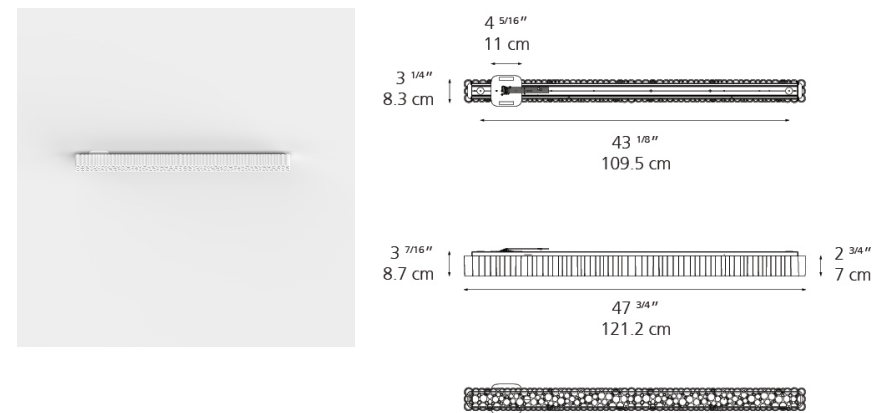

## Technical Data

### Calipso 120 Linear Ceiling

○  
White

Louver in ASA  
Fractal shape of impure geometry  
  
Driver is compatible to 0-10V  
dimming option

W	Voltage	CCT	Delivered Lumens	CRI
43W	120V	3000K	2985lm	>90

### Calipso 180 Linear Ceiling

○  
White

Louver in ASA  
Fractal shape of impure geometry  
  
Driver is compatible to 0-10V  
dimming option

W	Voltage	CCT	Delivered Lumens	CRI
65W	120V	3000K	4477lm	>90