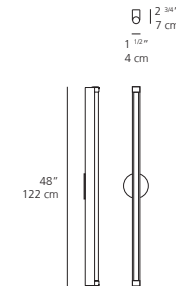

### DIMENSIONS

## BASIC STRIP 48 wall

**EMISSION**  
on/off

**LIGHT SOURCE**  
FLU  
32W G13/T8

**DIMMING FEATURE**  
non dimmable