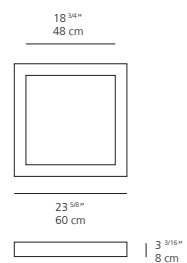

ALTROVE 600 wall | ceiling

EMISSION

diffused

LIGHT SOURCE

LED

80 watt 3000K

DIMMING FEATURE

dimnable

DIMENSIONS

FINISH

☐ standard

CERTIFICATIONS

c.UL.us listed, ADA