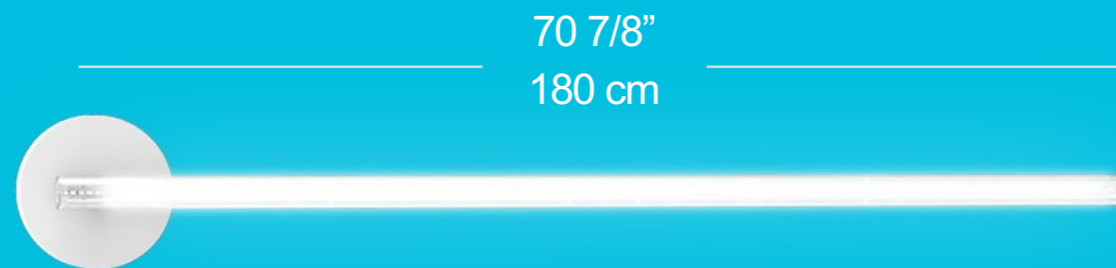

NEW WALL/CEILING VERSION

47 1/4"
120 cm

LINEAR 120

3484 lumens
35 watts

70 7/8"
180 cm

LINEAR 180

5226 lumens
50 watts

94 1/2"
240 cm

LINEAR 240

6968 lumens
63 watts

Materials: plastic material diffusing body, aluminum heatsink

Colours: heat sink in anodized aluminum, tube in diffusing PMMA

ALPHABET OF LIGHT WALL/CEILING

ALPHABET OF LIGHT LINEAR WALL/CEILING