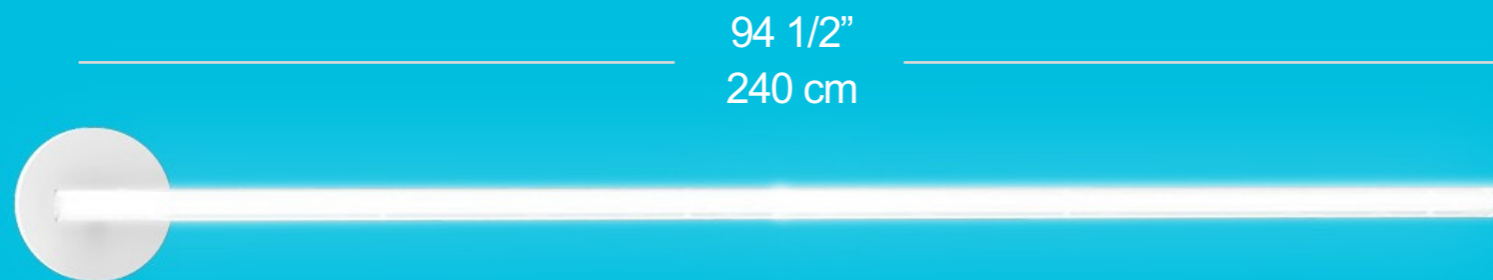

NEW WALL/CEILING VERSION

47 1/4"
120 cm

LINEAR 120

3484 lumens
35 watts

70 7/8"
180 cm

LINEAR 180

5226 lumens
50 watts

94 1/2"
240 cm

LINEAR 240

6968 lumens
63 watts

Materials: plastic material diffusing body, aluminum heatsink

Colours: heat sink in anodized aluminum, tube in diffusing PMMA

ALPHABET OF LIGHT WALL/CEILING

ALPHABET OF LIGHT LINEAR WALL/CEILING