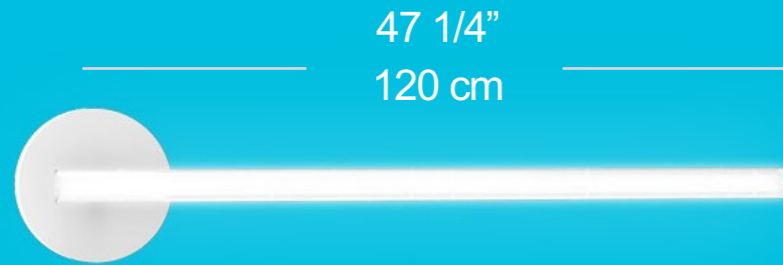

NEW WALL/CEILING VERSION

47 1/4"
120 cm

LINEAR 120

3484 lumens
35 watts

70 7/8"
180 cm

LINEAR 180

5226 lumens
50 watts

94 1/2"
240 cm

LINEAR 240

6968 lumens
63 watts

Materials: plastic material diffusing body, aluminum heatsink

Colours: heat sink in anodized aluminum, tube in diffusing PMMA

ALPHABET OF LIGHT WALL/CEILING

ALPHABET OF LIGHT LINEAR WALL/CEILING