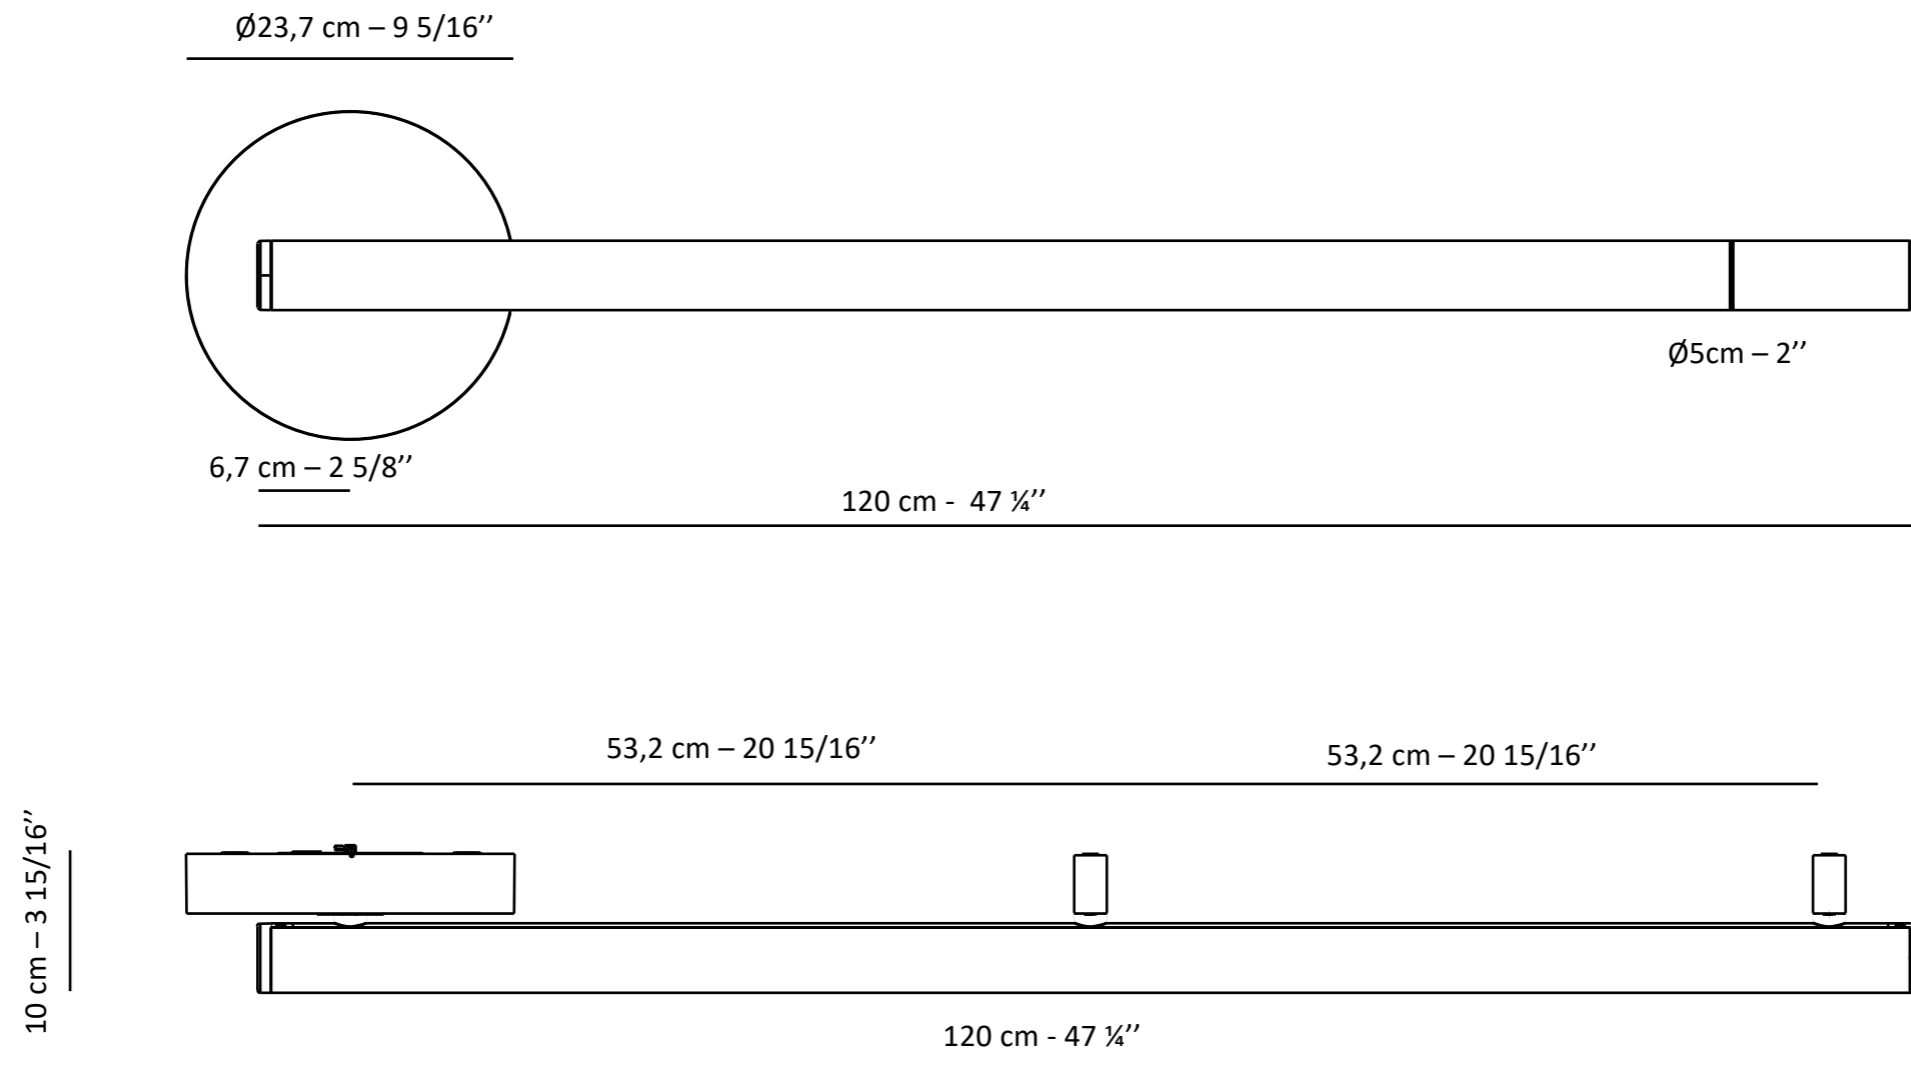

NEW WALL/CEILING VERSION

47 1/4"
120 cm

LINEAR 120

3484 lumens
35 watts

70 7/8"
180 cm

LINEAR 180

5226 lumens
50 watts

94 1/2"
240 cm

LINEAR 240

6968 lumens
63 watts

Materials: plastic material diffusing body, aluminum heatsink

Colours: heat sink in anodized aluminum, tube in diffusing PMMA

ALPHABET OF LIGHT WALL/CEILING

ALPHABET OF LIGHT LINEAR WALL/CEILING

ALPHABET OF LIGHT LINEAR W/C

BIG

	Emission	Total Power	Flux
 Alphabet of light Linear 120	diffused light	35W	3484lm 3000K /3500K, CRI=80 Dimmable 2 wire / Dimmable 0-10
 Alphabet of light Linear 180	diffused light	50W	5226lm 3000K /3500K, CRI=80 Dimmable 2 wire / Dimmable 0-10
 Alphabet of light Linear 240	diffused light	68W	6968lm 3000K /3500K, CRI=80 Dimmable 2 wire / Dimmable 0-10