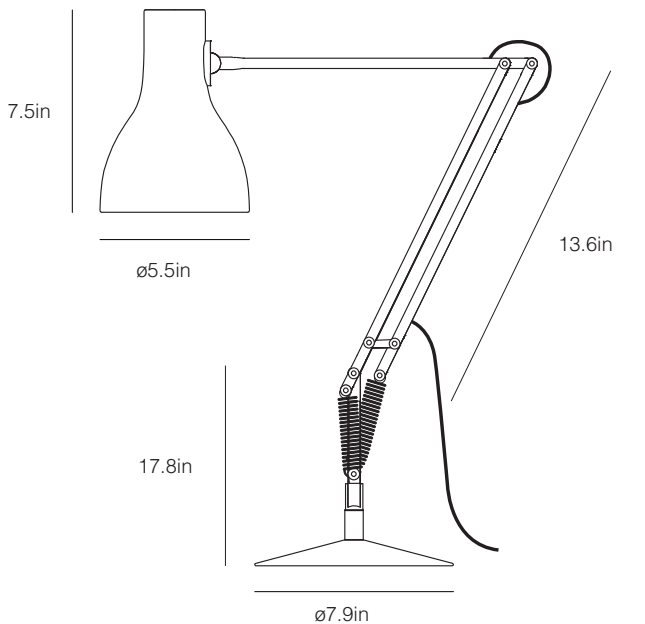

Type 75™ Desk Lamp

ANGLEPOISE®

Type 75™ Collection | February 2019 USD Price List

Launched In 2004 | Designed by Sir Kenneth Grange

12.6in

Product	Code	USD exc. Tax
Desk Lamp - Jet Black	32613	\$245.00
Desk Lamp - Alpine White	32614	\$245.00
Desk Lamp - Slate Grey	32615	\$245.00
Desk Lamp - Silver Luster	32575	\$260.00
Lamp with Wall Bracket - Jet Black	32665	\$270.00
Lamp with Wall Bracket - Alpine White	32669	\$270.00
Lamp with Wall Bracket - Slate Grey	32673	\$270.00
Lamp with Wall Bracket - Silver Luster	32677	\$285.00
Lamp with Clamp - Jet Black	32649	\$270.00
Lamp with Clamp - Alpine White	32653	\$270.00
Lamp with Clamp - Slate Grey	32657	\$270.00
Lamp with Clamp - Silver Luster	32661	\$285.00
Lamp with Insert - Jet Black	32633	\$265.00
Lamp with Insert - Alpine White	32637	\$265.00
Lamp with Insert - Slate Grey	32641	\$265.00
Lamp with Insert - Silver Luster	32645	\$280.00

- Shade diameter: 5.5in
- Shade height: 7.5in
- Max reach: 26in (from base to shade)
- Base diameter: 7.9in
- Cable length: 78.7in
- Lamp packaging (L x W x H): 12.2in x 6.7in x 17.3in
- Lamp packaged weight: 8lbs

Electrical

- Voltage: 110/120V, 50/60 Hz
- E26 lamp holder
- Note: Bulb weight critical for balance. Approximate bulb weight 25-60g
- Integrated shade switch
- Plug: 2-blade US plug to NEMA 1-15
- cUL certified
- Maximum permitted bulb: 15W
- Supplied with a compatible 6.5W E26 LED bulb:
 - Luminous Intensity: 600lm
 - Life: 15,000 Hours
 - Non-dimmable
 - Color Temperature: 3000K
 - CRI (Ra): ≥ 80