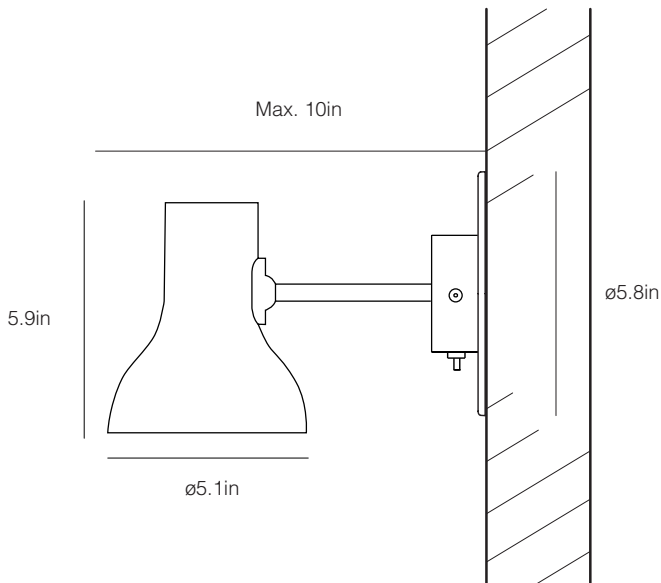

Materials

- Anodised brushed aluminum finish
- Aluminum shade
- Aluminum arm
- Machined aluminum wall plate

Dimensions

- Shade diameter: 5.1in
- Shade height: 5.9in
- Max reach: 23in(from wall to shade)
- Junction box mounting kit: Depth 0.26in, Diameter 5.8in
- Light packaging (L x W x H): 6.7in x 5.7in x 9.8in
- Light packaged weight: 1.4lbs

Electrical

- Voltage: 110/120V, 50/60Hz
- cUL certified
- E12 lamp holder
- Maximum permitted bulb: 15W CFL / 6W LED
- Push switch on wall plate
- Bulb not included
- cUL certified

Bulb not included

illuminations
 425 Peachtree Hills Ave. NE #3 Atlanta, GA 30305
 404.876.1064 sales@illumco.com