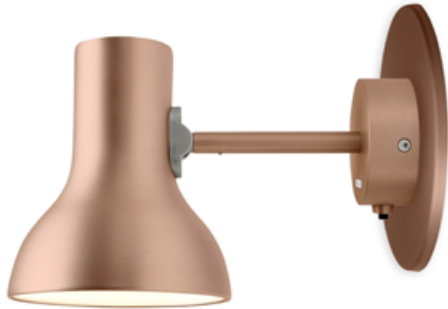

Type 75™ Mini Metallic Wall Light

ANGLEPOISE®

Type 75™ Mini Metallic Collection | February 2019 USD Price List

Launched In 2017 | Designed by Sir Kenneth Grange

Product	Code	USD exc. Tax
Wall Light - Silver Luster	32272	\$170.00
Wall Light - Gold Luster	32273	\$170.00
Wall Light - Copper Luster	32274	\$170.00

Description

Our Type 75™ Mini Metallic wall light is a premium version of our perennially popular, highly flexible Type 75™ Mini wall light. Like its sister light, it is fitted with a shade that can be adjusted to cast both focused and ambient light, but this version also comes in three beautiful, anodised brushed aluminum finishes – Gold, Silver and Copper Luster.

Materials

- Anodised brushed aluminum finish
- Aluminum shade
- Aluminum arm
- Machined aluminum wall plate

Dimensions

- Shade diameter: 5.1in
- Shade height: 5.9in
- Max reach: 23in(from wall to shade)
- Junction box mounting kit: Depth 0.26in, Diameter 5.8in
- Light packaging (L x W x H): 6.7in x 5.7in x 9.8in
- Light packaged weight: 1.4lbs