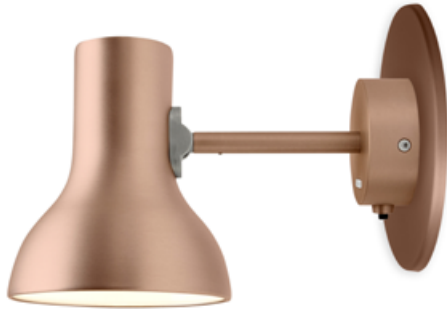

Type 75™ Mini Metallic Wall Light

ANGLEPOISE®

Type 75™ Mini Metallic Collection | February 2019 USD Price List

Launched In 2017 | Designed by Sir Kenneth Grange

Product	Code	USD exc. Tax
Wall Light - Silver Luster	32272	\$170.00
Wall Light - Gold Luster	32273	\$170.00
Wall Light - Copper Luster	32274	\$170.00

Description

Our Type 75™ Mini Metallic wall light is a premium version of our perennially popular, highly flexible Type 75™ Mini wall light. Like its sister light, it is fitted with a shade that can be adjusted to cast both focused and ambient light, but this version also comes in three beautiful, anodised brushed aluminum finishes – Gold, Silver and Copper Luster.

Materials

- Anodised brushed aluminum finish
- Aluminum shade
- Aluminum arm
- Machined aluminum wall plate

Dimensions

- Shade diameter: 5.1in
- Shade height: 5.9in
- Max reach: 23in(from wall to shade)
- Junction box mounting kit: Depth 0.26in, Diameter 5.8in
- Light packaging (L x W x H): 6.7in x 5.7in x 9.8in
- Light packaged weight: 1.4lbs