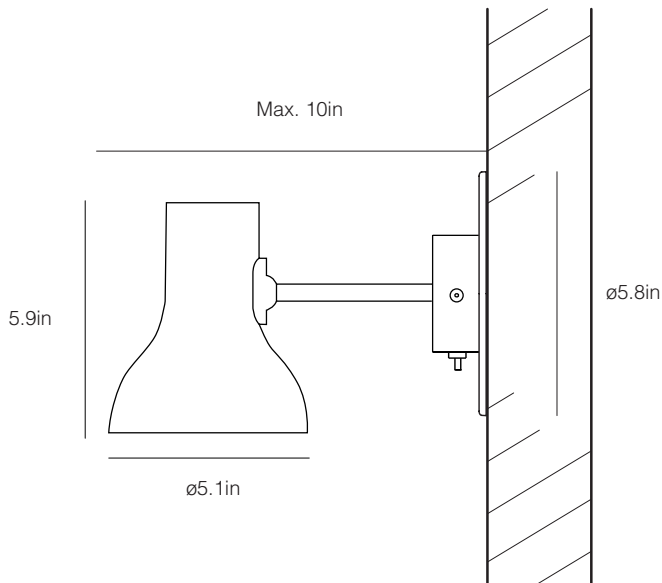

Materials

- Anodised brushed aluminum finish
- Aluminum shade
- Aluminum arm
- Machined aluminum wall plate

Dimensions

- Shade diameter: 5.1in
- Shade height: 5.9in
- Max reach: 23in(from wall to shade)
- Junction box mounting kit: Depth 0.26in, Diameter 5.8in
- Light packaging (L x W x H): 6.7in x 5.7in x 9.8in
- Light packaged weight: 1.4lbs

Electrical

- Voltage: 110/120V, 50/60Hz
- cUL certified
- E12 lamp holder
- Maximum permitted bulb: 15W CFL / 6W LED
- Push switch on wall plate
- Bulb not included
- cUL certified

Bulb not included

illuminations
 425 Peachtree Hills Ave NE #3, Atlanta, GA 30305
 404.876.1064 sales@illumco.com