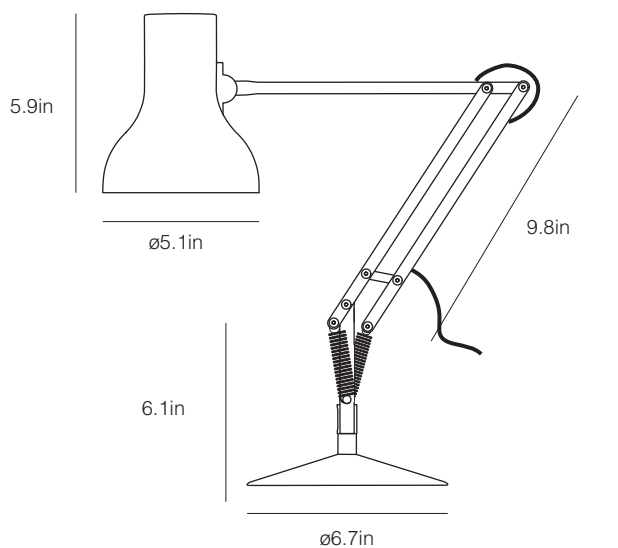

Type 75™ Mini Metallic Desk Lamp

ANGLEPOISE®

Type 75™ Mini Metallic Collection | February 2019 USD Price List

Launched In 2017 | Designed by Sir Kenneth Grange

22in

Product

Desk Lamp - Silver Luster
Desk Lamp - Gold Luster
Desk Lamp - Copper Luster

Code

32281
32282
32283

USD exc. Tax

$235.00
$235.00
$235.00

Description

The Type 75™ Mini Metallic desk lamp is a high class task light that marries faultless function with statement-making form. Not only does this iteration of an Anglepoise® classic come in three sophisticated anodised brushed aluminum finishes, the shade also boasts a seamlessly integrated switch.

Materials

- Anodised brushed aluminum finish
- Aluminum shade
- Aluminum arms
- Chrome plated fittings
- Cast iron base with aluminum cover
- Anglepoise® constant tension spring technology

Dimensions

- Shade diameter: 5.1in
- Shade height: 5.9in
- Max reach: 19.7in (from base to shade)
- Base diameter: 6.7in
- Cable length: 70.9in
- Lamp packaging (L x W x H): 9.1in x 6.5in x 18.3in
- Lamp packaged weight: 6.2lbs

Electrical

- Voltage: 110/120V, 50/60 Hz
- cUL certified
- E26 lamp holder
- Note: Bulb weight critical for balance. Approximate bulb weight 25-45g
- Integrated shade switch
- Plug: 2-blade US plug to NEMA 1-15
- Maximum permitted bulb: 15W CFL / 6W LED E26
- Supplied with 4W E26 LED bulb:
  - Luminous Intensity: 360lm
  - Life: 15,000 Hours
  - Non-dimmable
  - Color Temperature: 2700K
  - CRI (Ra): 80

15.7in

Integrated shade switch

Bulb
included

illuminations

425 Peachtree Hills Ave. NE #3 Atlanta, GA 30305
404.876.1064 sales@illumco.com