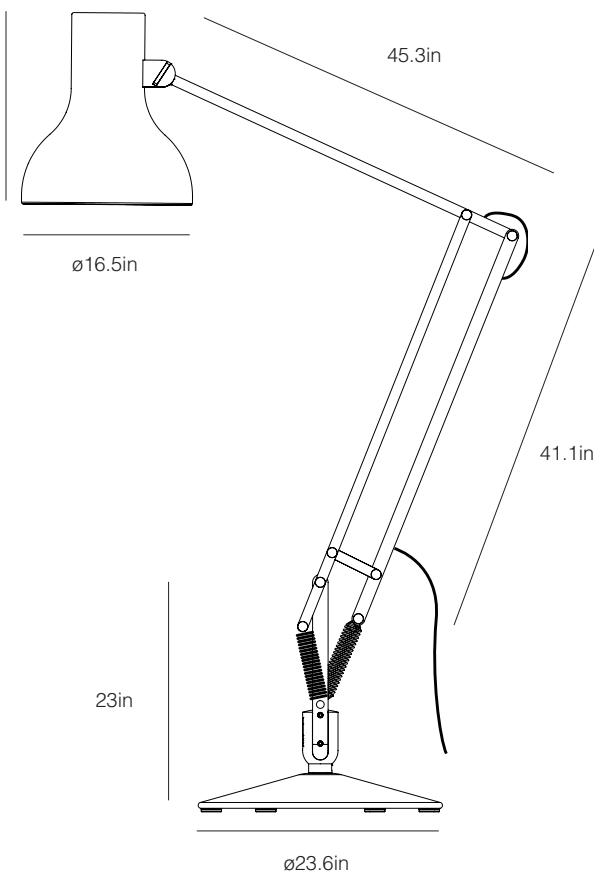

Bulb not
included

illuminations
425 Peachtree Hills Ave. NE #3 Atlanta, GA 30305
404.876.1064 sales@illumco.com