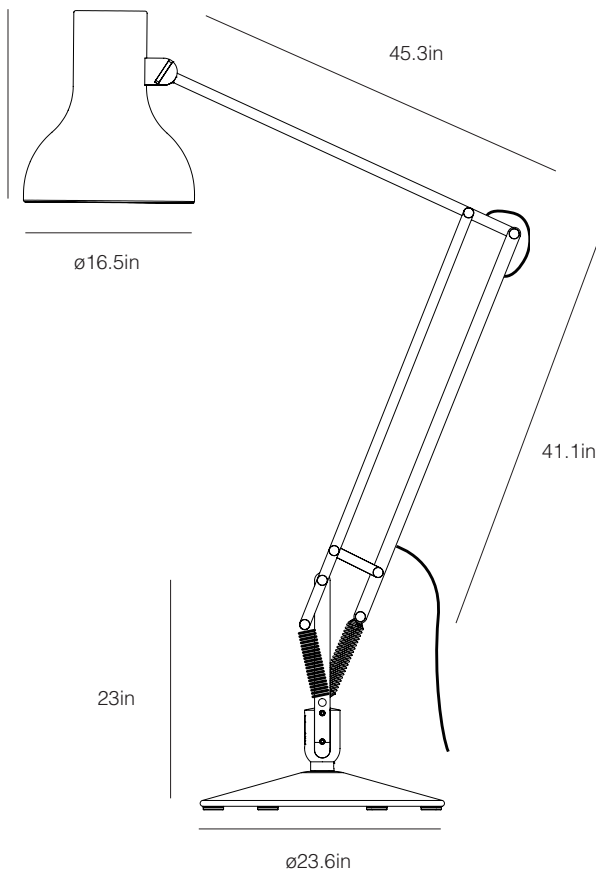

Dimensions

- Shade diameter: 16.5in
- Shade height: 18.5in
- Max reach: 106in (from base to shade)
- Base Diameter: 23.6in
- Cable length: 177.2in
- Lamp Packaging (L x W x H): 38.6in x 25.4in x 72.4in
- Lamp Packaged Weight: 114.9lbs

66.9in

Bulb not
included