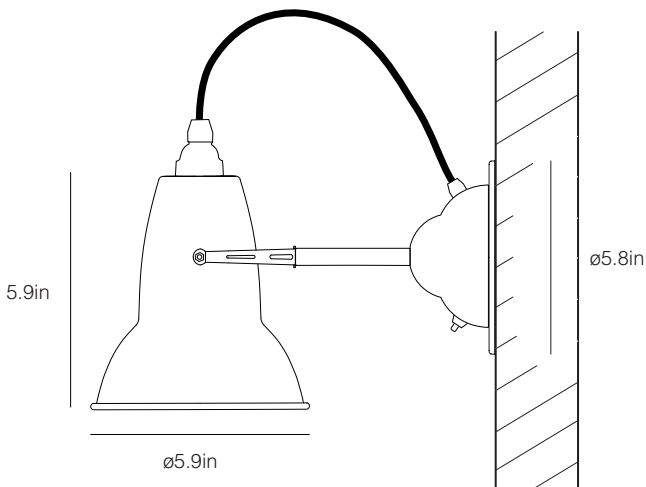

Original 1227™ Wall Light

ANGLEPOISE®

Original 1227™ Collection | Technical Sheet

Launched In 2012 | Designed by George Carwar-

Max. 11.8in

Product

Wall Light - Jet Black
Wall Light - Linen White
Wall Light - Dove Grey

Description

Chrome fittings and colored braided cable give a contemporary twist to the retro aesthetic of this compact wall light. The base has a built in switch for ease of use and the flexible shade can be rotated to direct just the right amount of light where needed.

Materials

- Gloss paint finish
- Steel shade
- Painted or chrome plated steel arm
- Chrome plated fittings
- Steel wall plate
- Color-matched Junction Box Mounting Kit

Dimensions

- Shade diameter: ø5.9in
- Shade height: 5.9in
- Max reach: 11.8in (from wall to shade)
- Wall plate diameter: ø2.9in
- Light Packaging (L x W x H): 8.7in x 5.9in x 11.4in
- Light Packaged Weight: 0.91kg
- Junction Box Mounting Kit: Depth 0.26in, Diameter ø5.8in

Electrical

- Voltage: 110/120V, 50/60Hz
- SPT-2 cable
- Push switch on wall plate
- E26 lamp holder
- Maximum permitted bulb: 15W CFL / 10W LED
- Push switch on wall plate
- Bulb not included
- cUL certified