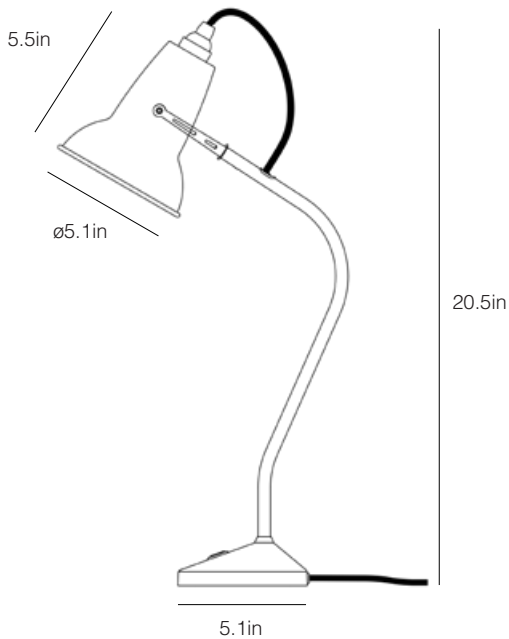

Original 1227™ Mini Ceramic ANGLEPOISE® Table Lamp

Original 1227™ Mini Ceramic Collection | February 2019 USD Price List

Launched In 2017 | Designed by George Carwardine

Max. 11in

Product	Code	USD exc. Tax
Table Lamp - Pure White	32237	\$190.00

Description

With its compact fixed arm form, ergonomic weighted base with integrated switch and flexible shade, this lamp is tailor-made for reading. The bone china shade, which turns translucent when the lamp is switched on, adds a delicate note making it a perfect fit for a bedside table.

Materials

- Gloss paint finish
- Bone china shade
- Chrome plated fittings
- Cast Iron base with steel cover
- Steel profiled arm

Dimensions

- Shade diameter: 5.7in
- Shade height: 5.5in
- Max reach: 7.9in (from base to shade)
- Base: 5.1in x 5.1in
- Cable length: 70.9in
- Lamp packaging (L x W x H): 9in x 6.5in x 18.3in
- Lamp packaged weight: 5.3lbs

Electrical

- Voltage 110/120V, 50/60Hz
- cUL certified
- E12 lamp holder
- Maximum permitted bulb: 15W CFL / 10W LED
- Base mounted push switch
- Plug: 2-blade US plug to NEMA 1-15
- Supplied with 13W E12 CFL bulb:
 - Luminous Intensity: 800lm
 - Life: 10,000 Hours
 - Non-dimmable
 - Color Temperature: 2700K
 - CRI (Ra): 80