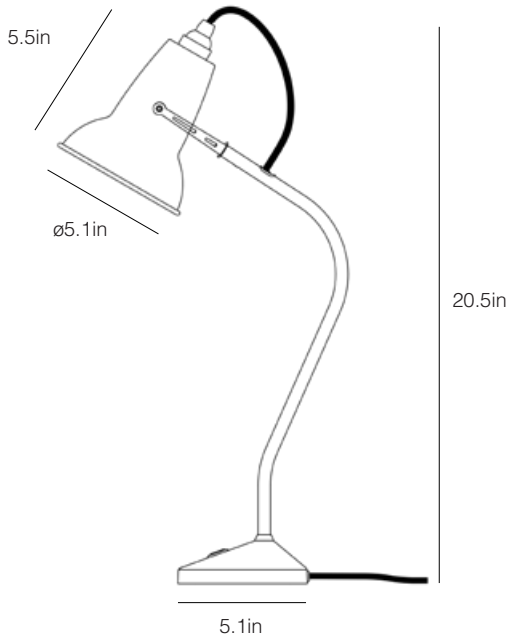

# Original 1227™ Mini Ceramic ANGLEPOISE® Table Lamp

Original 1227™ Mini Ceramic Collection | February 2019 USD Price List

Launched In 2017 | Designed by George Carwardine

Max. 11in

Product	Code	USD exc. Tax
Table Lamp - Pure White	32237	\$190.00

## Description

With its compact fixed arm form, ergonomic weighted base with integrated switch and flexible shade, this lamp is tailor-made for reading. The bone china shade, which turns translucent when the lamp is switched on, adds a delicate note making it a perfect fit for a bedside table.

## Dimensions

- Shade diameter: 5.7in
- Shade height: 5.5in
- Max reach: 7.9in (from base to shade)
- Base: 5.1in x 5.1in
- Cable length: 70.9in
- Lamp packaging (L x W x H): 9in x 6.5in x 18.3in
- Lamp packaged weight: 5.3lbs

## Electrical

- Voltage 110/120V, 50/60Hz
- cUL certified
- E12 lamp holder
- Maximum permitted bulb: 15W CFL / 10W LED
- Base mounted push switch
- Plug: 2-blade US plug to NEMA 1-15
- Supplied with 13W E12 CFL bulb:
  - Luminous Intensity: 800lm
  - Life: 10,000 Hours
  - Non-dimmable
  - Color Temperature: 2700K
  - CRI (Ra): 80