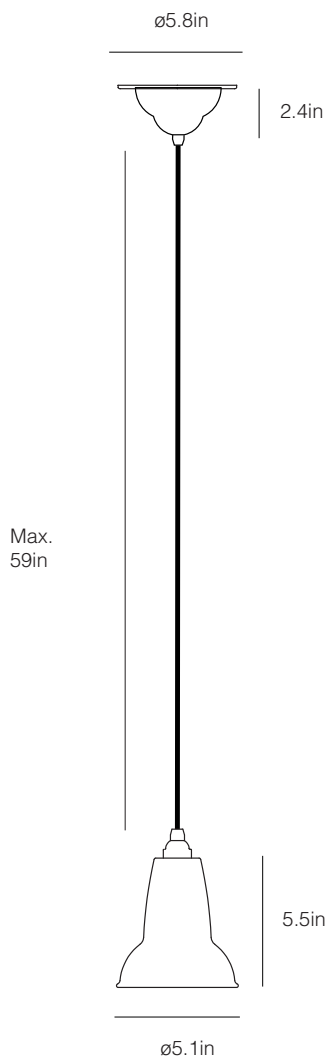

Original 1227™ Mini Ceramic ANGLEPOISE® Pendant

Original 1227™ Mini Ceramic Collection | February 2019 USD Price List

Launched In 2017 | Designed by George Carwardine

Product	Code	USD exc. Tax
Mini Pendant - Pure White	32239	\$160.00

Description

Delicate, translucent and compact, the Ceramic version of the classic Anglepoise® pendant is extremely versatile. A single one, hung low would make a space-saving alternative to a table lamp, while a row of them would be both a functional and stylish way of lighting a worktop, bar or dining table.

Materials

- Gloss paint finish
- Bone china shade
- Chrome plated fittings
- Painted ceiling rose

Dimensions

- Shade diameter: 5.1in
- Shade height: 5.5in
- Cable length: 59in
- Ceiling rose diameter: 3.9in
- Junction box mounting kit: Depth 0.26in, Diameter 5.8in
- Pendant Packaging (L x W x H): 10.6in x 9.3in x 6.4in
- Pendant Packaged Weight: 1.7lbs

Electrical

- Voltage 110/120V, 50/60Hz
- cUL certified
- E12 lamp holder
- Maximum permitted bulb: 15W CFL / 10W LED
- Supplied with 13W E12 CFL bulb:
 - Luminous Intensity: 800lm
 - Life: 10,000 Hours
 - Non-dimmable
 - Color Temperature: 2700K
 - CRI (Ra): 80