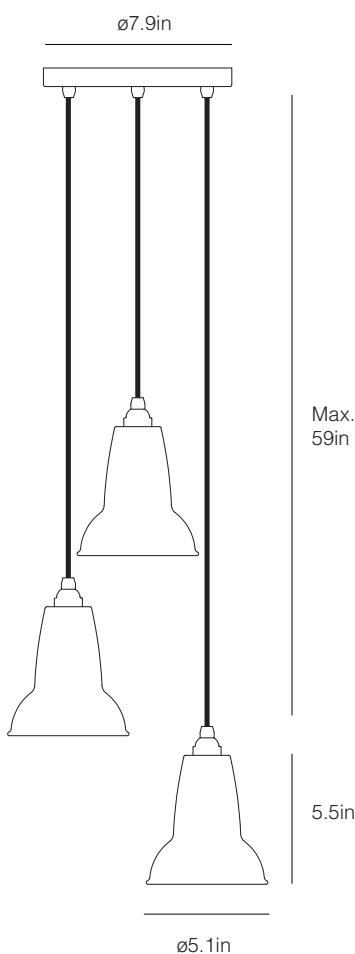

Original 1227™ Mini Ceramic ANGLEPOISE® Cluster Pendant

Original 1227™ Mini Ceramic Collection | February 2019 USD Price List

Launched In 2017 | Designed by George Carwardine

Product	Code	USD exc. Tax
Cluster Pendant - Pure White (3x Pendants + 1x Ceiling Rose Kit)	32241	\$480.00
Accessories	Code	USD exc. Tax
Cluster Ceiling Rose Kit Only - Pure White	32242	\$50.00

Description

An Anglepoise® first, the Ceramic Clustered Pendant is both a contemporary take on the chandelier and a statement-making addition to our range. The scaled up ceiling rose has several cable exits allowing you to install multiple shades at varying heights and directions from a single wiring point so you can customise your Clustered Pendant exactly as you wish.

Materials

- Gloss paint finish
- Bone china shades
- Chrome plated fittings
- Painted ceiling rose

Dimensions

- Shade diameter: 5.1in
- Shade height: 5.5in
- Cable length: 59in
- Ceiling rose diameter: 7.9in
- Junction box mounting kit: Depth 0.26in, Diameter 5.8in
- Pendant Packaging (L x W x H): Three 10.6in x 9.3in x 6.4in boxes
- Pendant Packaged Weight: 1.7lbs

Electrical

- Voltage 110/120V, 50/60Hz
- cUL certified
- E12 lamp holder
- Maximum permitted bulb: 15W CFL / 10W LED
- Supplied with 13W E12 CFL bulb:
 - Luminous Intensity: 800lm
 - Life: 10,000 Hours
 - Non-dimmable
 - Color Temperature: 2700K
 - CRI (Ra)