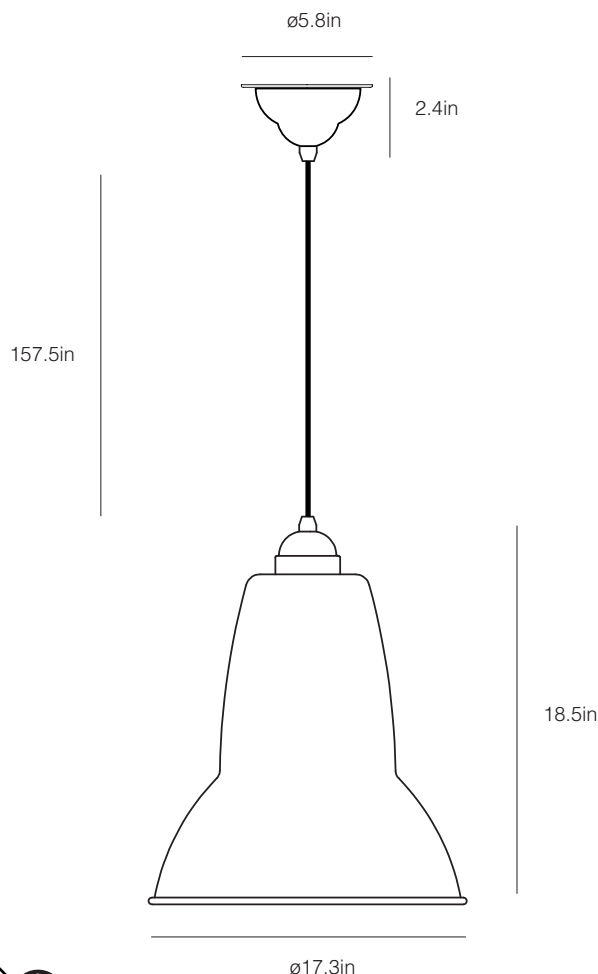

Original 1227™ Giant Pendant

ANGLEPOISE®

Original 1227™ Giant Collection | February 2019 USD Price List

Launched In 2005 | Designed by George Carwardine

Product	Closest RAL Reference	Code	USD exc. Tax
Gloss Finish			
Pendant - Jet Black	9017	31851	\$675.00
Pendant - Alpine White	9016	31857	\$675.00
Pendant - Citrus Yellow	1018	31859	\$675.00
Pendant - Crimson Red	3001	31861	\$675.00
Pendant - Marine Blue	5001	31867	\$675.00
Pendant - Slate Grey	7012	32766	\$675.00
Satin Finish			
Pendant - Jet Black	9017	32232	\$675.00
Pendant - Custom Color or Finish			\$875.00

Description

The Original 1227™ Giant pendant is a lamp that demands to be noticed. Positioned over a dining or meeting room table, a kitchen worktop, or anywhere you please, its larger-than-life scale and stunning collection of colors will inject playful, individual style into any interior space.

Materials

- Gloss or satin powder coat finishes
- Aluminum shade
- Chrome plated fittings
- Bright chrome plated ceiling rose
- Chrome Junction Box Mounting Kit

Dimensions

- Shade diameter: 17.3in
- Shade height: 18.5in
- Cable length: 157.5in
- Junction box mounting kit: Depth 0.26in, Diameter 5.8in
- Pendant Packaging (L x W x H): 18.9in x 19.3in x 25.65in
- Pendant Packaged Weight: 8.25lbs