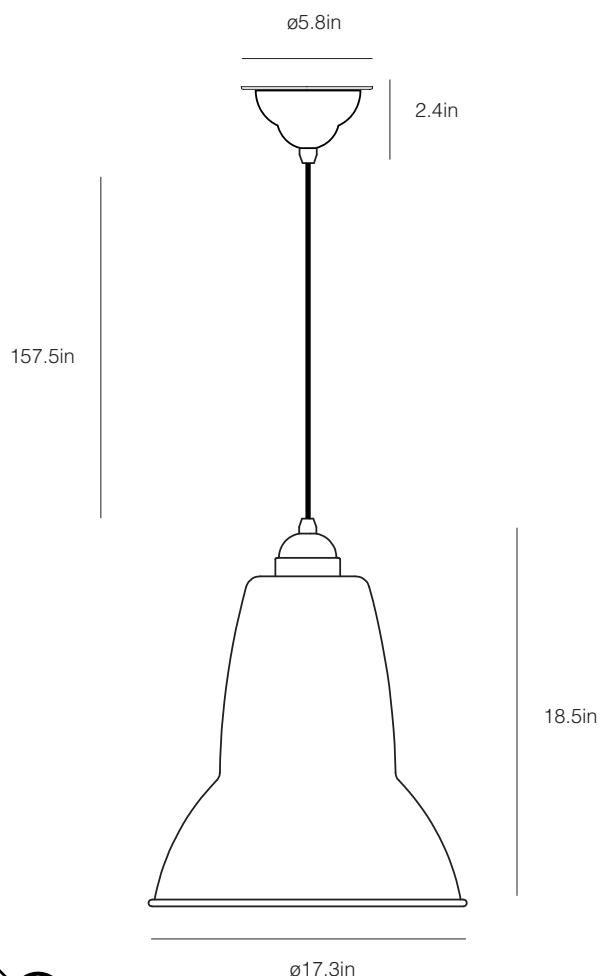

# Original 1227™ Giant Pendant

ANGLEPOISE®

Original 1227™ Giant Collection | Technical Sheet

Launched In 2005 | Designed by George Carwardine

Product	Closest RAL Reference
---------	-----------------------

#### Description

The Original 1227™ Giant pendant is a lamp that demands to be noticed. Positioned over a dining or meeting room table, a kitchen worktop, or anywhere you please, its larger-than-life scale and stunning collection of colors will inject playful, individual style into any interior space.

#### Dimensions

- Shade diameter: 17.3in
- Shade height: 18.5in
- Cable length: 157.5in
- Junction box mounting kit: Depth 0.26in, Diameter 5.8in
- Pendant Packaging (L x W x H): 18.9in x 19.3in x 25.65in
- Pendant Packaged Weight: 8.25lbs