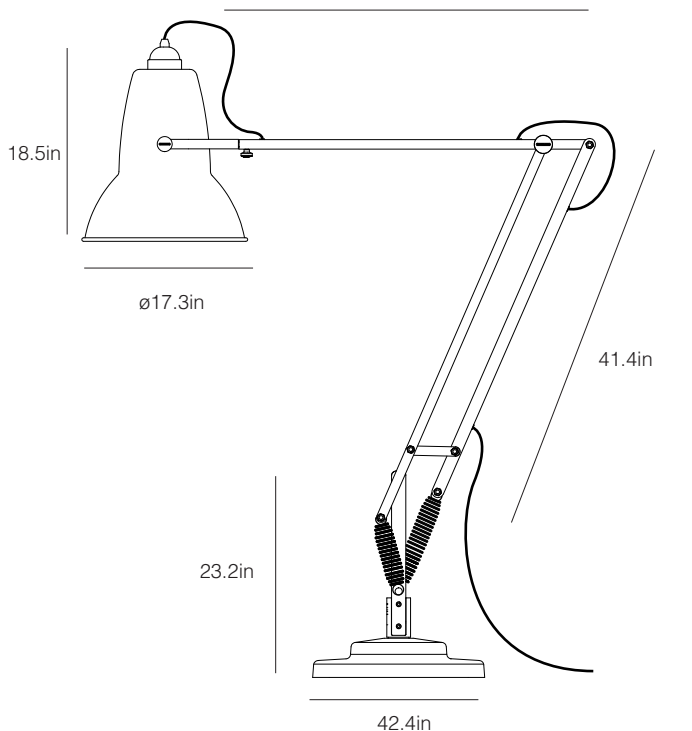

Original 1227™ Giant Floor Lamp

ANGLEPOISE®

Original 1227™ Giant Collection | Technical Sheet

Launched In 2005 | Designed by George Carwardine

37.4in

Product	Closest RAL Reference
---------	-----------------------

Materials

- Gloss or satin powder coat finishes
- Aluminum fork block, bridle, arms, fork, spacers and shade
- Chrome finish shade cap and fasteners
- Cast aluminum base with additional cast iron base weights
- Anglepoise® constant tension spring technology

Dimensions

- Shade diameter: 17.3in
- Shade height: 18.5in
- Max reach: 106.3in (from base to shade)
- Base size: 17.7 x 17.7in
- Cable length: 177.2in
- Lamp Packaging (L x W x H): 38.6in x 25.4in x 72.4in
- Lamp Packaged Weight: 109.35lbs

70.9in

Bulb not included

Custom color & finish available