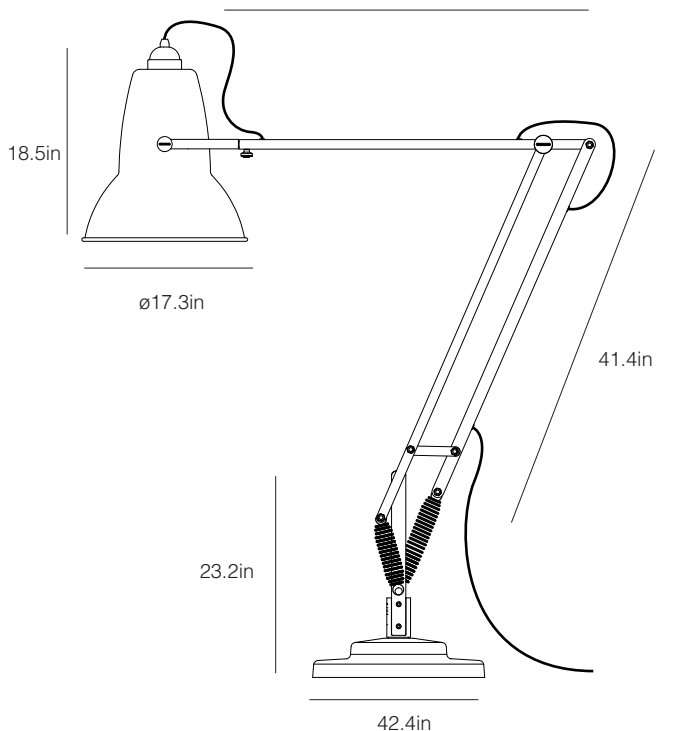

Electrical

- Voltage: 110/120V, 50/60 Hz
- cUL certified
- SVT cable with inline foot switch (59in from product)
- E26 lamp holder
- Maximum permitted bulb: 60W Halogen
- Plug: 2-blade US plug to NEMA 1-15
- Bulb not included

70.9in