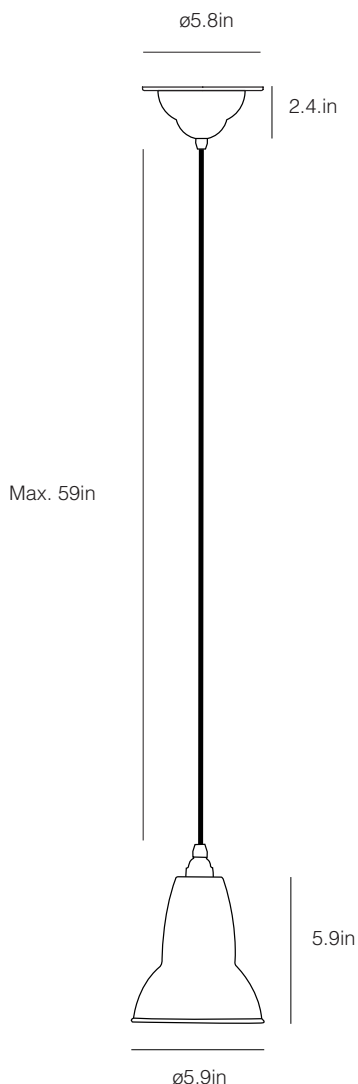

# Original 1227™ Brass Pendant

ANGLEPOISE®

Original 1227™ Brass Collection | February 2019 USD Price List

Launched In 2014 | Designed by George Carwardine

Product	Code	USD exc. Tax
Pendant - Elephant Grey	31520	\$175.00
Pendant - Dusty Blue	31521	\$175.00
Pendant - Jet Black	32530	\$175.00

## Description

Heritage inspired colors and authentic brass details create a new aesthetic for this iconic Anglepoise® design, whilst desk, wall and Pendant options introduce greater versatility. The pendant is available in two sizes. Use alone, or in combination with other lamps in the collection to create a striking visual statement.

## Dimensions

- Shade diameter: 5.9in
- Shade height: 5.9in
- Cable length: 47.2in
- Ceiling rose diameter: 2.9in
- Junction box mounting kit: Depth 0.26in, Diameter 5.75in
- Pendant packaging (L x W x H): 6.13in x 6.3in x 8.7in
- Pendant packaged weight: 1.7lbs

## Dimensions

- Shade diameter: 11.4in
- Shade height: 11.8in
- Cable length: 47.2in
- Ceiling rose diameter: 2.9in
- Junction box mounting kit: Depth 0.26in, Diameter 5.75in
- Pendant packaging (L x W x H): 11.4in x 11.4in x 15.3in
- Pendant packaged weight: 5lbs