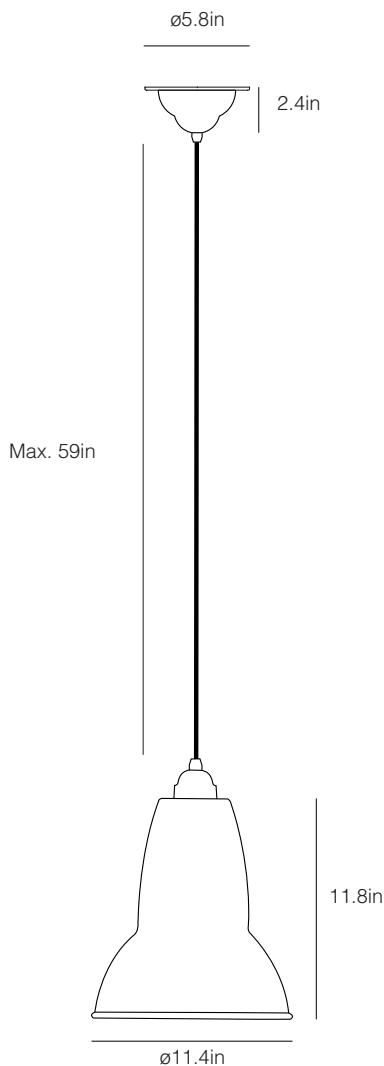

## Dimensions

- Shade diameter: 5.9in
- Shade height: 5.9in
- Cable length: 47.2in
- Ceiling rose diameter: 2.9in
- Junction box mounting kit: Depth 0.26in, Diameter 5.75in
- Pendant packaging (L x W x H): 6.13in x 6.3in x 8.7in
- Pendant packaged weight: 1.7lbs

## Electrical

- Voltage: 110/120V, 50/60Hz
- E26 lamp holder
- Maximum permitted bulb: 15W CFL / 10W LED
- Bulb not included
- cUL certified

Bulb not  
included

  
 425 Peachtree Hills Ave. NE #3 Atlanta, GA 30305  
 404.876.1064 sales@illumco.com

# Original 1227™ Brass Maxi Pendant

ANGLEPOISE®

Original 1227™ Brass Collection | February 2019 USD Price List

Launched In 2014 | Designed by George Carwardine

Bulb not included

Product	Code	USD exc. Tax
Maxi Pendant - Elephant Grey	31523	\$315.00
Maxi Pendant - Dusty Blue	31524	\$315.00
Maxi Pendant - Jet Black	32535	\$315.00

## Dimensions

- Shade diameter: 11.4in
- Shade height: 11.8in
- Cable length: 47.2in
- Ceiling rose diameter: 2.9in
- Junction box mounting kit: Depth 0.26in, Diameter 5.75in
- Pendant packaging (L x W x H): 11.4in x 11.4in x 15.3in
- Pendant packaged weight: 5lbs