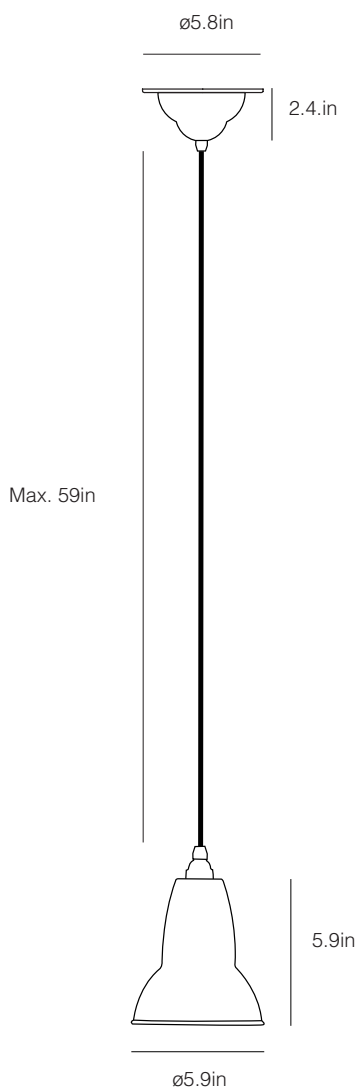

Original 1227™ Brass Pendant

ANGLEPOISE®

Original 1227™ Brass Collection | February 2019 USD Price List

Launched In 2014 | Designed by George Carwardine

Product	Code	USD exc. Tax
Pendant - Elephant Grey	31520	\$175.00
Pendant - Dusty Blue	31521	\$175.00
Pendant - Jet Black	32530	\$175.00

Description

Heritage inspired colors and authentic brass details create a new aesthetic for this iconic Anglepoise® design, whilst desk, wall and Pendant options introduce greater versatility. The pendant is available in two sizes. Use alone, or in combination with other lamps in the collection to create a striking visual statement.

Materials

- Gloss paint finish
- Steel shade
- Brass shade cap and fittings
- Color-matched Junction Box Mounting Kit

Dimensions

- Shade diameter: 5.9in
- Shade height: 5.9in
- Cable length: 47.2in
- Ceiling rose diameter: 2.9in
- Junction box mounting kit: Depth 0.26in, Diameter 5.75in
- Pendant packaging (L x W x H): 6.13in x 6.3in x 8.7in
- Pendant packaged weight: 1.7lbs

Materials

- Gloss paint finish
- Steel shade
- Brass shade cap and fittings
- Color-matched Junction Box Mounting Kit

Dimensions

- Shade diameter: 11.4in
- Shade height: 11.8in
- Cable length: 47.2in
- Ceiling rose diameter: 2.9in
- Junction box mounting kit: Depth 0.26in, Diameter 5.75in
- Pendant packaging (L x W x H): 11.4in x 11.4in x 15.3in
- Pendant packaged weight: 5lbs