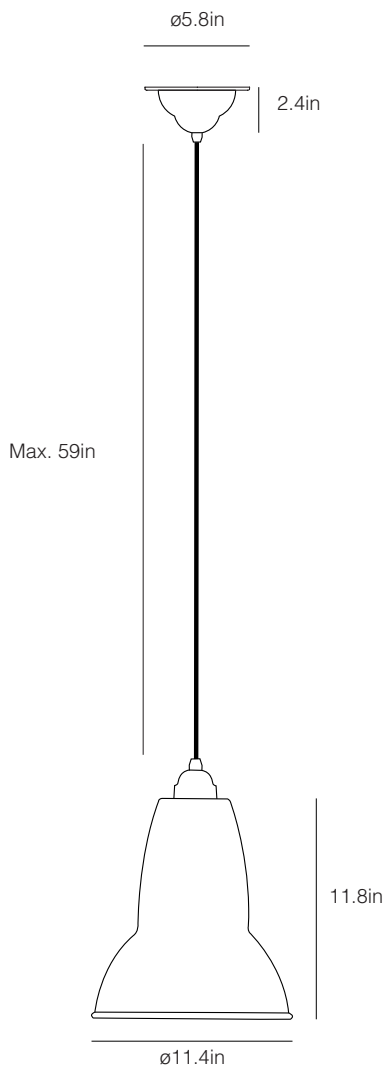

Materials

- Gloss paint finish
- Steel shade
- Brass shade cap and fittings
- Color-matched Junction Box Mounting Kit

Dimensions

- Shade diameter: 5.9in
- Shade height: 5.9in
- Cable length: 47.2in
- Ceiling rose diameter: 2.9in
- Junction box mounting kit: Depth 0.26in, Diameter 5.75in
- Pendant packaging (L x W x H): 6.13in x 6.3in x 8.7in
- Pendant packaged weight: 1.7lbs

Electrical

- Voltage: 110/120V, 50/60Hz
- E26 lamp holder
- Maximum permitted bulb: 15W CFL / 10W LED
- Bulb not included
- cUL certified

Bulb not
included

illuminations
425 Peachtree Hills Ave NE #3, Atlanta, GA 30305
404.876.1064 sales@illumco.com

Original 1227™ Brass Maxi Pendant

ANGLEPOISE®

Original 1227™ Brass Collection | February 2019 USD Price List

Launched In 2014 | Designed by George Carwardine

Product	Code	USD exc. Tax
Maxi Pendant - Elephant Grey	31523	\$315.00
Maxi Pendant - Dusty Blue	31524	\$315.00
Maxi Pendant - Jet Black	32535	\$315.00

Materials

- Gloss paint finish
- Steel shade
- Brass shade cap and fittings
- Color-matched Junction Box Mounting Kit

Dimensions

- Shade diameter: 11.4in
- Shade height: 11.8in
- Cable length: 47.2in
- Ceiling rose diameter: 2.9in
- Junction box mounting kit: Depth 0.26in, Diameter 5.75in
- Pendant packaging (L x W x H): 11.4in x 11.4in x 15.3in
- Pendant packaged weight: 5lbs