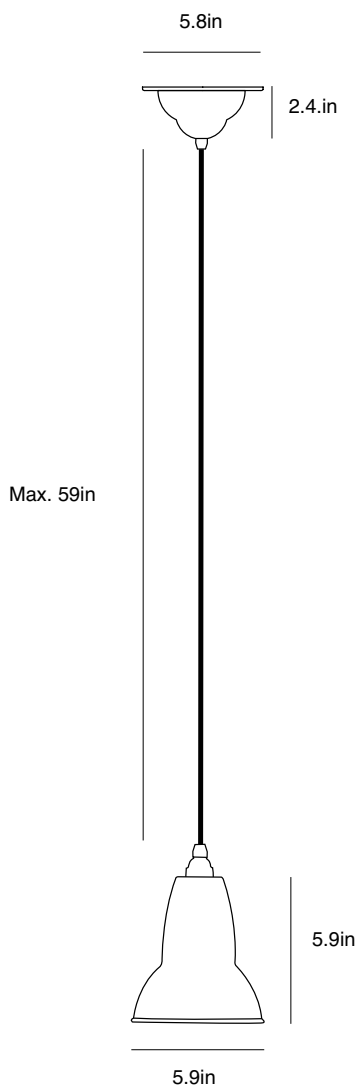

Original 1227™ Brass Pendant

ANGLEPOISE®

Original 1227™ Brass Collection | Technical Sheet

Launched In 2014 | Designed by George Carwardine

Product

Pendant - Elephant Grey
Pendant - Dusty Blue
Pendant - Deep Slate

Description

Heritage inspired colors and authentic brass details create a new aesthetic for this iconic Anglepoise® design, whilst desk, wall and Pendant options introduce greater versatility. The pendant is available in two sizes. Use alone, or in combination with other lamps in the collection to create a striking visual statement.

Materials

- Gloss paint finish
- Steel shade
- Brass shade cap and fittings
- Color-matched Junction Box Mounting Kit

Dimensions

- Shade diameter: 5.9in
- Shade height: 5.9in
- Cable length: 59in
- Ceiling rose diameter: 3.9in
- Pendant packaging (L x W x H): 6.13in x 6.3in x 8.7in
- Pendant packaged weight: 1.7lbs
- Junction Box Mounting Kit: Depth 0.26in, Diameter 5.8in

Materials

- Gloss paint finish
- Steel shade
- Brass shade cap and fittings
- Color-matched Junction Box Mounting Kit

Dimensions

- Shade diameter: 11.4in
- Shade height: 11.8in
- Cable length: Max. 59in
- Ceiling rose diameter: 3.9in
- Pendant packaging (L x W x H): 11.4in x 11.4in x 15.3in
- Pendant packaged weight: 5lbs
- Junction Box Mounting Kit: Depth 0.3in, Diameter 5.8in