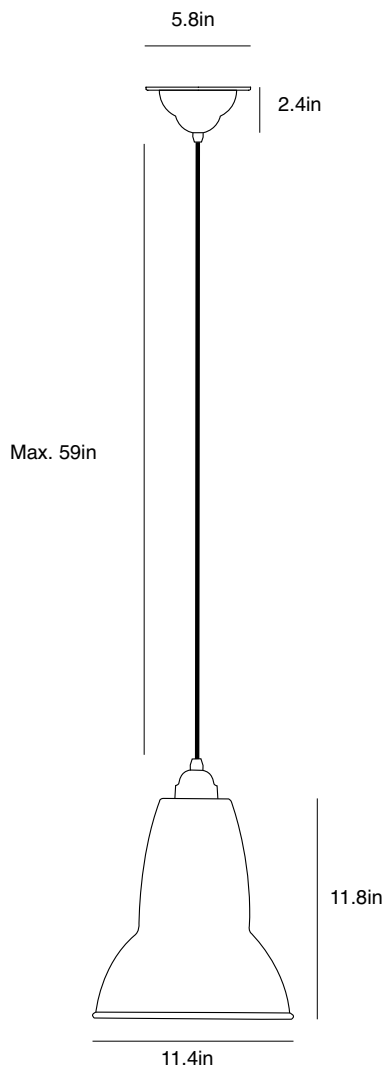

Original 1227™ Brass Maxi Pendant

ANGLEPOISE®

Original 1227™ Brass Collection | Technical Sheet

Launched In 2014 | Designed by George Carwardine