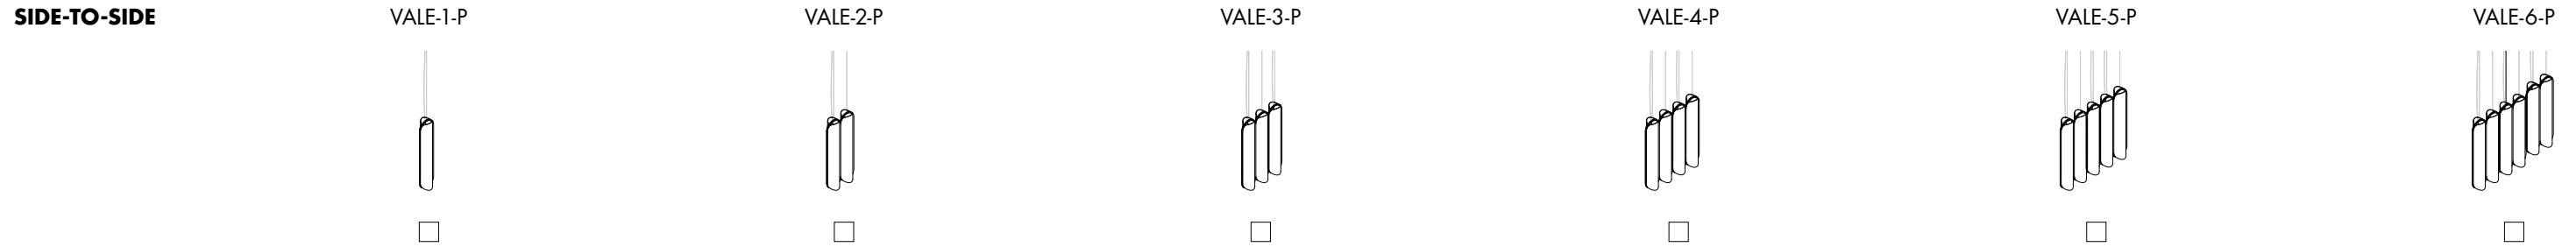

VALE – VERTICAL

CONNECTIVITY   **VALE 1**   **VALE 2**   **VALE 3**   **VALE 4**   **VALE 5**   **VALE 6**

CUSTOM AVAILABLE

Vale can be expanded further than the shown options. For custom arrangements and special projects, please contact info@andlight.ca

MODIFIED: 08/20/20