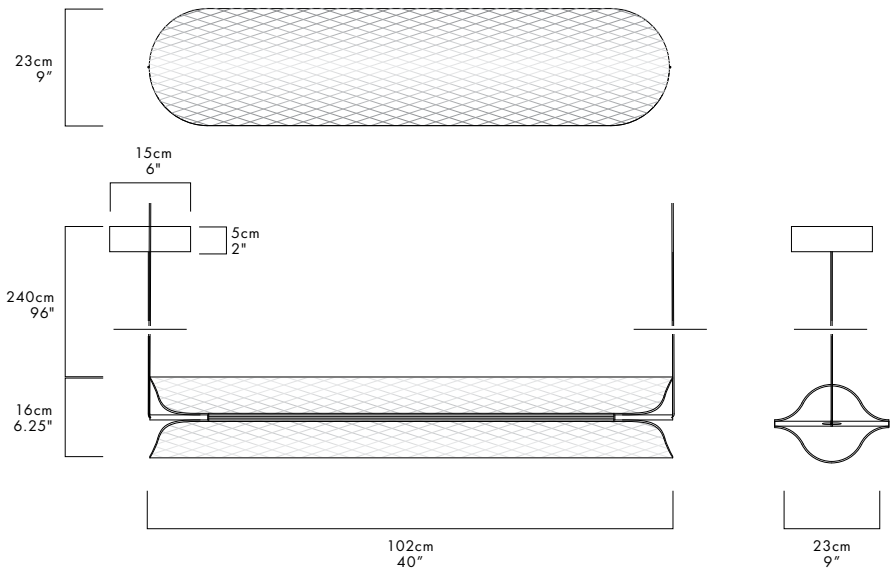

DESCRIPTION

The Vale series optimises functionality through its multidirectional luminescence while diffusing soft ambient light.

MATERIALS

- Acrylic
- Aluminum

MANUFACTURED

Canada

DIMENSIONS

102 x 16 x 23 cm / 40" x 6.25" x 9"

ELECTRICAL

- 20W LED
- 50,000 hour Lifetime
- 90+ CRI
- Input Voltage 100–240V + 277V
- Integral 24V DC power supply included
- Dimming Options: ELV, 0–10, Dali