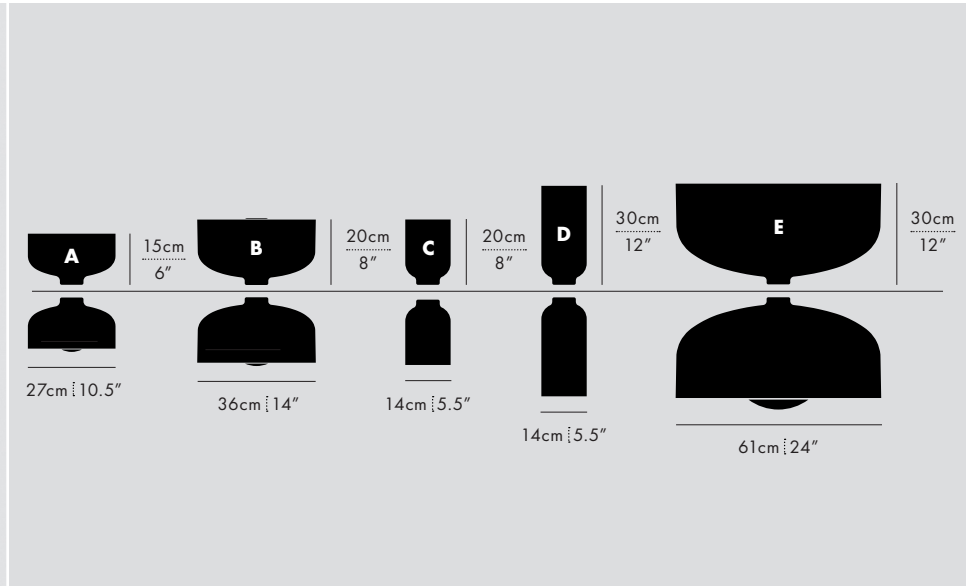

SPOTLIGHT VOLUMES – P

PENDANT

MANUFACTURED IN CANADA

LUKAS PEET / 2010

SPO-P-B-C-SA-120

DESCRIPTION

Spotlight Volumes Pendant is based on five unique shade profiles creating various silhouettes and control over down and uplight. The pendant is created from the pairing of two primary forms.

DIMENSIONS

Combination Pendant
- Adjustable drop length: 243cm / 96"
* CUSTOM LENGTH AVAILABLE

TECHNICAL INFORMATION

- Input Voltage:
  110–120V, 220–240V
- Lamping:
  2 x 12W 2700K A19 LED
  (E26/E27, max. 12W per socket)
  140mm/5.5" Glass Globe for A Shade
  175mm/7" Glass Globe for B Shade
  300mm/12" Glass Globe for E Shade
- Controls:
  Phase dimming

MATERIALS

Aluminum