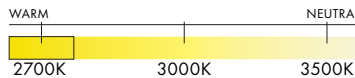

COLOUR TEMPERATURE OPTIONS